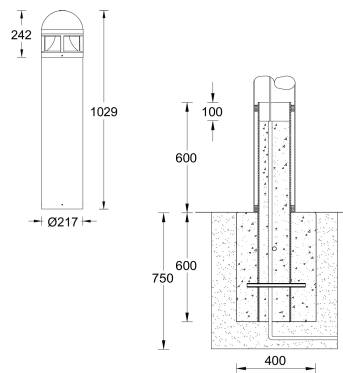

COLUMBUS 2 (CO-10127-1-SB)

Technical information

Light source	1 COB
Power	41 W
Lumen	983 - 995 lm
Efficacy	24 lm/W
Driver option	Integral control gear
Driver	Constant current (CC)
Input voltage	220-240 V 50/60 Hz
Optic	G

Optic value	115°x 129°
CCT / CRI	3000K CRI80, 4000K CRI80
Bug	B1-U3-G1
ULR	21%
ULOR	21%
CIE flux code n°3	88
Dimming type	On/Off, 1-10V, DALI
Product colours	Black, Dark Grey, White, Matt Silver, Bronze, Concrete - Urban, Softscape - Urban, Stone - Urban, Corten - Urban, Oak - Woodland, Walnut - Woodland, Pine - Woodland

Weight	11.5 kg
Operating temperature	-20 °C to 40 °C
Cable	One IP68 connector supplied with 0.2 m of 3x1.0 sqmm outdoor cable
Through wiring	Single cable entry
Lens / Reflector / Optic	Anodised, high-purity aluminium reflector, Clear UV-stabilised polycarbonate diffuser
MacAdam Ellipse	3 SDCM
Lifetime L90B10 (hours)	> 55,000
Variants (1-10V, DALI)	Compatible with EN/ IEC 60598-2-22: Suitable for emergency installations as central supply, non-maintained (Z0)

CO-10127-1-SB