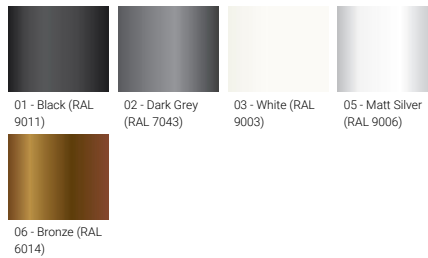

COLUMBUS 2 (CO-10127-2)

Product description

Ø217 - 1016 mm - Flat top

Luminaire Structure

- Die-cast aluminium housing
- Extruded aluminium column
- Pre-treated before powder coating ensuring high corrosion resistance
- Single cable entry
- One IP68 connector supplied with 0.2 m of 3x1.0 sqmm outdoor cable
- Stainless steel fasteners in grade 304 with zinc flake coating (ZFC)
- Durable silicone rubber gasket
- Anodised, high-purity aluminium reflector
- Clear UV-stabilised polycarbonate diffuser
- Integral control gear

Optic

G

Product colour

Special finishes upon request

COLUMBUS 2 (CO-10127-2)

Technical information

| | |
|----------------------|-----------------------|
| Material | Aluminium |
| Light source | 1 COB |
| Power | 41 W |
| Lumen | 983 - 995 lm |
| Efficacy | 24 lm/W |
| Driver option | Integral control gear |
| Driver | Constant current (CC) |
| Input voltage | 220-240 V 50/60 Hz |
| Optic | G |

| | |
|--------------------------|--|
| Optic value | 115°x 129° |
| CCT / CRI | 3000K CRI80, 4000K CRI80 |
| Bug | B1-U3-G1 |
| ULR | 21% |
| ULOR | 21% |
| CIE flux code n°3 | 88 |
| Dimming type | On/Off, 1-10V, DALI |
| Product colours | Black, Dark Grey, White, Matt Silver, Bronze, Concrete - Urban, Softscape - Urban, Stone - Urban, Corten - Urban, Oak - Woodland, Walnut - Woodland, Pine - Woodland |
| Weight | 11.5 kg |