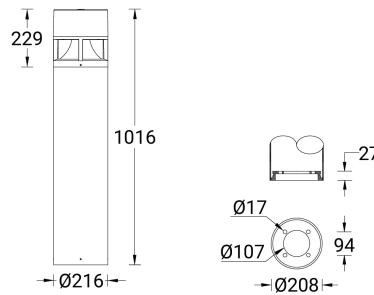

COLUMBUS 2 (CO-10127-2)

Technical information

Material	Aluminium
Light source	1 COB
Power	41 W
Lumen	983 - 995 lm
Efficacy	24 lm/W
Driver option	Integral control gear
Driver	Constant current (CC)
Input voltage	220-240 V 50/60 Hz
Optic	G

Optic value	115°x 129°
CCT / CRI	3000K CRI80, 4000K CRI80
Bug	B1-U3-G1
ULR	21%
ULOR	21%
CIE flux code n°3	88
Dimming type	On/Off, 1-10V, DALI
Product colours	Black, Dark Grey, White, Matt Silver, Bronze, Concrete - Urban, Softscape - Urban, Stone - Urban, Corten - Urban, Oak - Woodland, Walnut - Woodland, Pine - Woodland
Weight	11.5 kg

Operating temperature	-20 °C to 40 °C
Cable	One IP68 connector supplied with 0.2 m of 3x1.0 sqmm outdoor cable
Through wiring	Single cable entry
Lens / Reflector / Optic	Anodised, high-purity aluminium reflector, Clear UV-stabilised polycarbonate diffuser
MacAdam Ellipse	3 SDCM
Lifetime L90B10 (hours)	> 55,000
Variants (1-10V, DALI)	Compatible with EN/ IEC 60598-2-22: Suitable for emergency installations as central supply, non-maintained (Z0)

CO-10127-2