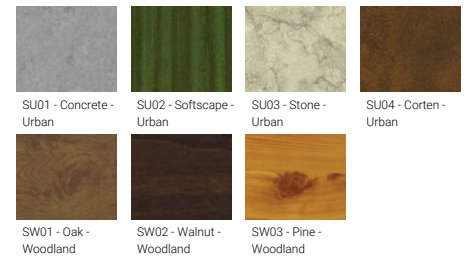

**Optic**

G

**Product colour**

**Special finishes upon request**

**COLUMBUS 3 (CO-70098-1-1MS)**

**Technical information**

<b>Material</b>	Aluminium	<b>Optic</b>	G	<b>Product colours</b>	Black, Dark Grey, White, Matt Silver, Bronze, Concrete - Urban, Softscape - Urban, Stone - Urban, Corten - Urban, Oak - Woodland, Walnut - Woodland, Pine - Woodland
<b>Light source</b>	1 COB	<b>Optic value</b>	115°x 129°	<b>Weight</b>	6.7 kg
<b>Power</b>	41 W	<b>CCT / CRI</b>	3000K CRI80, 4000K CRI80	<b>Operating temperature</b>	-20 °C to 40 °C
<b>Lumen</b>	983 - 995 lm	<b>Bug</b>	B1-U3-G1	<b>Cable</b>	One IP68 connector supplied with 0.2 m of 3x1.0 sqmm outdoor cable
<b>Efficacy</b>	24 lm/W	<b>ULR</b>	21%	<b>Through wiring</b>	Single cable entry
<b>Driver option</b>	Integral control gear	<b>ULOR</b>	21%	<b>MacAdam Ellipse</b>	3 SDCM
<b>Driver</b>	Constant current (CC)	<b>CIE flux code n°3</b>	88	<b>Lifetime L90B10 (hours)</b>	> 55,000
<b>Input voltage</b>	220-240 V 50/60 Hz	<b>Dimming type</b>	1-10V	<b>Variants (1-10V)</b>	Compatible with EN/ IEC 60598-2-22: Suitable for emergency installations as central supply, non-maintained (Z0)