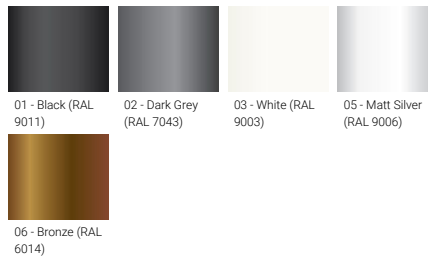

**COLUMBUS 3 (CO-70098-1-1MS)**

**Product description**

Ø217 - 452 mm - Dome top - With integrated motion sensor - 1 side

**Luminaire Structure**

- Die-cast aluminium housing
- Extruded aluminium column
- Pre-treated before powder coating ensuring high corrosion resistance
- Single cable entry
- One IP68 connector supplied with 0.2 m of 3x1.0 sqmm outdoor cable
- Stainless steel fasteners in grade 304 with zinc flake coating (ZFC)
- Durable silicone rubber gasket
- Anodised, high-purity aluminium reflector
- Clear UV-stabilised polycarbonate diffuser
- Integral control gear

**Optic**

G

**Product colour**

**Special finishes upon request**

**COLUMBUS 3 (CO-70098-1-1MS)**

**Technical information**

<b>Material</b>	Aluminium	<b>Optic</b>	G	<b>Product colours</b>	Black, Dark Grey, White, Matt Silver, Bronze, Concrete - Urban, Softscape - Urban, Stone - Urban, Corten - Urban, Oak - Woodland, Walnut - Woodland, Pine - Woodland
<b>Light source</b>	1 COB	<b>Optic value</b>	115°x 129°	<b>Weight</b>	6.7 kg
<b>Power</b>	41 W	<b>CCT / CRI</b>	3000K CRI80, 4000K CRI80	<b>Operating temperature</b>	-20 °C to 40 °C
<b>Lumen</b>	983 - 995 lm	<b>Bug</b>	B1-U3-G1	<b>Cable</b>	One IP68 connector supplied with 0.2 m of 3x1.0 sqmm outdoor cable
<b>Efficacy</b>	24 lm/W	<b>ULR</b>	21%	<b>Through wiring</b>	Single cable entry
<b>Driver option</b>	Integral control gear	<b>ULOR</b>	21%	<b>MacAdam Ellipse</b>	3 SDCM
<b>Driver</b>	Constant current (CC)	<b>CIE flux code n°3</b>	88	<b>Lifetime L90B10 (hours)</b>	> 55,000
<b>Input voltage</b>	220-240 V 50/60 Hz	<b>Dimming type</b>	1-10V	<b>Variants (1-10V)</b>	Compatible with EN/ IEC 60598-2-22: Suitable for emergency installations as central supply, non-maintained (Z0)