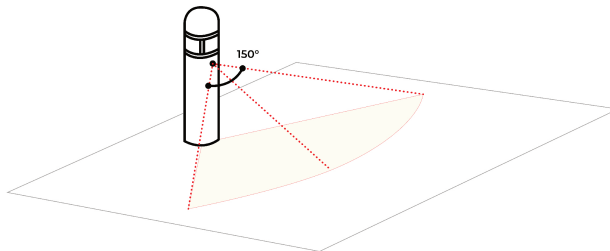

**COLUMBUS 3 (CO-70098-1-1MS)**

**Product description**

Ø217 - 452 mm - Dome top - With integrated motion sensor - 1 side

**Luminaire Structure**

- Die-cast aluminium housing
- Extruded aluminium column
- Pre-treated before powder coating ensuring high corrosion resistance
- Single cable entry
- One IP68 connector supplied with 0.2 m of 3x1.0 sqmm outdoor cable
- Stainless steel fasteners in grade 304 with zinc flake coating (ZFC)
- Durable silicone rubber gasket
- Anodised, high-purity aluminium reflector
- Clear UV-stabilised polycarbonate diffuser
- Integral control gear

**Optic**

G

**Product colour**

**Special finishes upon request**

**COLUMBUS 3 (CO-70098-1-1MS)**

**Technical information**

<b>Material</b>	Aluminium	<b>Optic</b>	G	<b>Product colours</b>	Black, Dark Grey, White, Matt Silver, Bronze, Concrete - Urban, Softscape - Urban, Stone - Urban, Corten - Urban, Oak - Woodland, Walnut - Woodland, Pine - Woodland
<b>Light source</b>	1 COB	<b>Optic value</b>	115°x 129°	<b>Weight</b>	6.7 kg
<b>Power</b>	41 W	<b>CCT / CRI</b>	3000K CRI80, 4000K CRI80	<b>Operating temperature</b>	-20 °C to 40 °C
<b>Lumen</b>	983 - 995 lm	<b>Bug</b>	B1-U3-G1	<b>Cable</b>	One IP68 connector supplied with 0.2 m of 3x1.0 sqmm outdoor cable
<b>Efficacy</b>	24 lm/W	<b>ULR</b>	21%	<b>Through wiring</b>	Single cable entry
<b>Driver option</b>	Integral control gear	<b>ULOR</b>	21%	<b>MacAdam Ellipse</b>	3 SDCM
<b>Driver</b>	Constant current (CC)	<b>CIE flux code n°3</b>	88	<b>Lifetime L90B10 (hours)</b>	> 55,000
<b>Input voltage</b>	220-240 V 50/60 Hz	<b>Dimming type</b>	1-10V	<b>Variants (1-10V)</b>	Compatible with EN/ IEC 60598-2-22: Suitable for emergency installations as central supply, non-maintained (Z0)

**COLUMBUS**

Adjustable sensor (5 seconds – 30 minutes)  
 30° ~ 150° Sensitivity  
 Sensor detection area: 9 m

**CO-70098-1-1MS**

**Accessories**

Anchor bolt  
**A10491**

Remote controller for the motion sensor - 1-10V (A14591)  
**A14291**