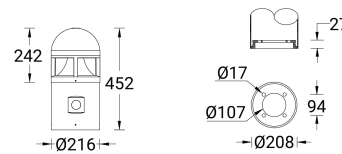

**COLUMBUS 3 (CO-70098-1-1MS)**

**Product description**

Ø217 - 452 mm - Dome top - With integrated motion sensor - 1 side

**Luminaire Structure**

- Die-cast aluminium housing
- Extruded aluminium column
- Pre-treated before powder coating ensuring high corrosion resistance
- Single cable entry
- One IP68 connector supplied with 0.2 m of 3x1.0 sqmm outdoor cable
- Stainless steel fasteners in grade 304 with zinc flake coating (ZFC)
- Durable silicone rubber gasket
- Anodised, high-purity aluminium reflector
- Clear UV-stabilised polycarbonate diffuser
- Integral control gear

**Optic**

G

**Product colour**

**Special finishes upon request**

**COLUMBUS 3 (CO-70098-1-1MS)**

**Technical information**

<b>Material</b>	Aluminium	<b>Optic</b>	G	<b>Product colours</b>	Black, Dark Grey, White, Matt Silver, Bronze, Concrete - Urban, Softscape - Urban, Stone - Urban, Corten - Urban, Oak - Woodland, Walnut - Woodland, Pine - Woodland
<b>Light source</b>	1 COB	<b>Optic value</b>	115°x 129°	<b>Weight</b>	6.7 kg
<b>Power</b>	41 W	<b>CCT / CRI</b>	3000K CRI80, 4000K CRI80	<b>Operating temperature</b>	-20 °C to 40 °C
<b>Lumen</b>	983 - 995 lm	<b>Bug</b>	B1-U3-G1	<b>Cable</b>	One IP68 connector supplied with 0.2 m of 3x1.0 sqmm outdoor cable
<b>Efficacy</b>	24 lm/W	<b>ULR</b>	21%	<b>Through wiring</b>	Single cable entry
<b>Driver option</b>	Integral control gear	<b>ULOR</b>	21%	<b>MacAdam Ellipse</b>	3 SDCM
<b>Driver</b>	Constant current (CC)	<b>CIE flux code n°3</b>	88	<b>Lifetime L90B10 (hours)</b>	> 55,000
<b>Input voltage</b>	220-240 V 50/60 Hz	<b>Dimming type</b>	1-10V	<b>Variants (1-10V)</b>	Compatible with EN/ IEC 60598-2-22: Suitable for emergency installations as central supply, non-maintained (Z0)

**COLUMBUS**

Adjustable sensor (5 seconds – 30 minutes)  
 30° ~ 150° Sensitivity  
 Sensor detection area: 9 m

**CO-70098-1-1MS**

**Accessories**

Anchor bolt  
**A10491**

Remote controller for the motion sensor - 1-10V (A14591)  
**A14291**