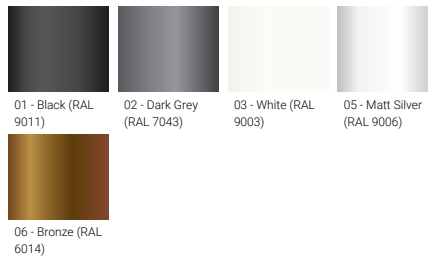

- Clear UV-stabilised polycarbonate diffuser
- Integral control gear

**Optic**

G

**Product colour**

**Special finishes upon request**

**COLUMBUS 3 (CO-70098-2)**

**Technical information**

<b>Material</b>	Aluminium
<b>Light source</b>	1 COB
<b>Power</b>	41 W
<b>Lumen</b>	983 - 995 lm
<b>Efficacy</b>	24 lm/W
<b>Driver option</b>	Integral control gear
<b>Driver</b>	Constant current (CC)
<b>Input voltage</b>	220-240 V 50/60 Hz
<b>Optic</b>	G

<b>Optic value</b>	115°x 129°
<b>CCT / CRI</b>	3000K CRI80, 4000K CRI80
<b>Bug</b>	B1-U3-G1
<b>ULR</b>	21%
<b>ULOR</b>	21%
<b>CIE flux code n°3</b>	88
<b>Dimming type</b>	On/Off, 1-10V, DALI
<b>Product colours</b>	Black, Dark Grey, White, Matt Silver, Bronze, Concrete - Urban, Softscape - Urban, Stone - Urban, Corten - Urban, Oak - Woodland, Walnut - Woodland, Pine - Woodland
<b>Weight</b>	6.7 kg