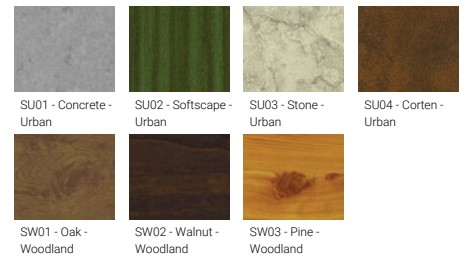

- Clear UV-stabilised polycarbonate diffuser
- Integral control gear

**Optic**

G

**Product colour**

**Special finishes upon request**

**COLUMBUS 3 (CO-70098-2)**

**Technical information**

<b>Material</b>	Aluminium
<b>Light source</b>	1 COB
<b>Power</b>	41 W
<b>Lumen</b>	983 - 995 lm
<b>Efficacy</b>	24 lm/W
<b>Driver option</b>	Integral control gear
<b>Driver</b>	Constant current (CC)
<b>Input voltage</b>	220-240 V 50/60 Hz
<b>Optic</b>	G

<b>Optic value</b>	115°x 129°
<b>CCT / CRI</b>	3000K CRI80, 4000K CRI80
<b>Bug</b>	B1-U3-G1
<b>ULR</b>	21%
<b>ULOR</b>	21%
<b>CIE flux code n°3</b>	88
<b>Dimming type</b>	On/Off, 1-10V, DALI
<b>Product colours</b>	Black, Dark Grey, White, Matt Silver, Bronze, Concrete - Urban, Softscape - Urban, Stone - Urban, Corten - Urban, Oak - Woodland, Walnut - Woodland, Pine - Woodland
<b>Weight</b>	6.7 kg