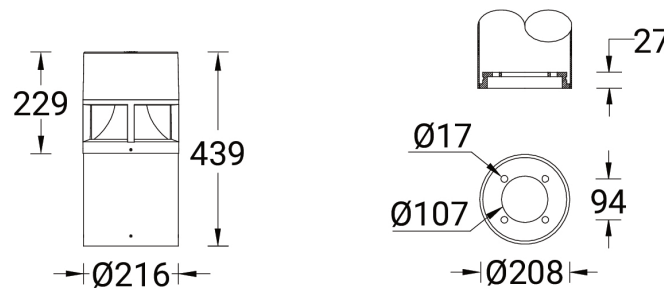

COLUMBUS 3 (CO-70098-2)

Technical information

Material	Aluminium
Light source	1 COB
Power	41 W
Lumen	983 - 995 lm
Efficacy	24 lm/W
Driver option	Integral control gear
Driver	Constant current (CC)
Input voltage	220-240 V 50/60 Hz
Optic	G

Optic value	115°x 129°
CCT / CRI	3000K CRI80, 4000K CRI80
Bug	B1-U3-G1
ULR	21%
ULOR	21%
CIE flux code n°3	88
Dimming type	On/Off, 1-10V, DALI
Product colours	Black, Dark Grey, White, Matt Silver, Bronze, Concrete - Urban, Softscape - Urban, Stone - Urban, Corten - Urban, Oak - Woodland, Walnut - Woodland, Pine - Woodland
Weight	6.7 kg

Operating temperature	-20 °C to 40 °C
Cable	One IP68 connector supplied with 0.2 m of 3x1.0 sqmm outdoor cable
Through wiring	Single cable entry
Lens / Reflector / Optic	Anodised, high-purity aluminium reflector, Clear UV-stabilised polycarbonate diffuser
MacAdam Ellipse	3 SDCM
Lifetime L90B10 (hours)	> 55,000
Variants (1-10V, DALI)	Compatible with EN/ IEC 60598-2-22: Suitable for emergency installations as central supply, non-maintained (Z0)

CO-70098-2