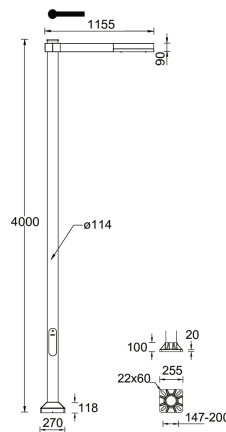

LIGHT LINEAR DENVER 1 (DE-20002)

Technical information

Material	Aluminium
Light source	24 LED
Power	82 W
Lumen	7464 - 8448 lm
Efficacy	91 - 103 lm/W
Driver option	Integral control gear
Driver	Constant current (CC)
Input voltage	220-240 V 50/60 Hz

Optic	T2, T3, T4, ME
Optic value	139°x53°, 132°x70°, 91°x75°, 127°x57°
CCT / CRI	3000K CRI80, 4000K CRI80
Bug	B1-U0-G1, B2-U0-G1, B2-U0-G2
ULR	0%
ULOR	0%
CIE flux code n°3	98
Dimming type	On/Off, 1-10V, DALI

Product colours	Black, Dark Grey, White, Matt Silver, Bronze, Concrete - Urban, Softscape - Urban, Stone - Urban, Corten - Urban, Oak - Woodland, Walnut - Woodland, Pine - Woodland
Weight	25.0 kg
Operating temperature	-20 °C to 50 °C
Through wiring	Single cable entry
Lens / Reflector / Optic	Clear toughened glass, High-efficiency polycarbonate lens
Variants (On/Off, 1-10V, DALI)	Compatible with EN/ IEC 60598-2-22: Suitable for emergency installations as central supply, non-maintained (Z0)

DE-20002