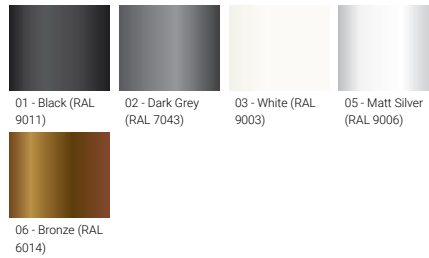

**LIGHT LINEAR DENVER 1 (DE-20002)**

**Product description**

1 side - Supplied with specific 4 m cylindrical, straight aluminium pole: APD140114-DE1

**Luminaire Structure**

- Die-cast aluminium housing
- Extruded aluminium column
- Pre-treated before powder coating ensuring high corrosion resistance
- Single cable entry
- Stainless steel fasteners in grade 304 with zinc flake coating (ZFC)
- Durable silicone rubber gasket
- Clear toughened glass
- High-efficiency polycarbonate lens
- Integral control gear
- Maximum wind load resistance is 100 km/h
- Surge protection 10kV

**Optic**

**T2      T3      T4**

**Product colour**

**Special finishes upon request**

**LIGHT LINEAR DENVER 1 (DE-20002)**

**Technical information**

<b>Material</b>	Aluminium
<b>Light source</b>	24 LED
<b>Power</b>	82 W
<b>Lumen</b>	7464 - 8448 lm
<b>Efficacy</b>	91 - 103 lm/W
<b>Driver option</b>	Integral control gear
<b>Driver</b>	Constant current (CC)
<b>Input voltage</b>	220-240 V 50/60 Hz