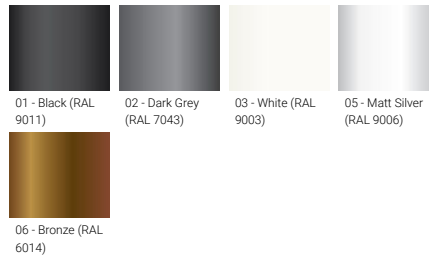

**LIGHT LINEAR DENVER 3 (DE-20024)**

**Product description**

2 sides with step - Supplied with specific 4 m cylindrical, straight aluminium pole: APD240114-DE3

**Luminaire Structure**

- Die-cast aluminium housing
- Extruded aluminium column
- Pre-treated before powder coating ensuring high corrosion resistance
- Single cable entry
- Stainless steel fasteners in grade 304 with zinc flake coating (ZFC)
- Durable silicone rubber gasket
- Clear toughened glass
- High-efficiency polycarbonate lens
- Integral control gear
- Maximum wind load resistance is 100 km/h
- Surge protection 10kV

**Optic**

**T2      T3      T4**

**Product colour**

01 - Black (RAL 9011)    02 - Dark Grey (RAL 7043)    03 - White (RAL 9003)    05 - Matt Silver (RAL 9006)  
06 - Bronze (RAL 6014)

**Special finishes upon request**