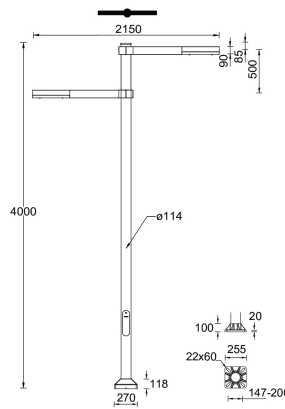

LIGHT LINEAR DENVER 3 (DE-20024)

Technical information

Material	Aluminium
Light source	2 x 48 LED
Power	310 W
Lumen	29698 - 33782 lm
Efficacy	96 - 109 lm/W
Driver option	Integral control gear
Driver	Constant current (CC)
Input voltage	220-240 V 50/60 Hz

Optic	T2, T3, T4, ME
Optic value	139°x53°, 132°x70°, 91°x75°, 133°x59°
CCT / CRI	3000K CRI80, 4000K CRI80
Bug	B2-U0-G2, B3-U0-G2, B3-U0-G3
ULR	0%
ULOR	0%
CIE flux code n°3	98
Dimming type	On/Off, 1-10V, DALI

Product colours	Black, Dark Grey, White, Matt Silver, Bronze, Concrete - Urban, Softscape - Urban, Stone - Urban, Corten - Urban, Oak - Woodland, Walnut - Woodland, Pine - Woodland
Weight	37.5 kg
Operating temperature	-20 °C to 50 °C
Through wiring	Single cable entry
Lens / Reflector / Optic	Clear toughened glass, High-efficiency polycarbonate lens
Variants (On/Off, 1-10V, DALI)	Compatible with EN/ IEC 60598-2-22: Suitable for emergency installations as central supply, non-maintained (Z0)

DE-20024

Accessories