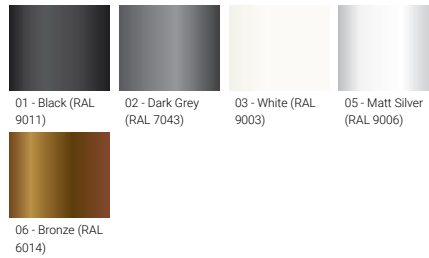

**LIGHT LINEAR DENVER 4 (DE-20033)**

**Product description**

3 sides with step - Supplied with specific 4 m cylindrical, straight aluminium pole: APD340114-DE4

**Luminaire Structure**

- Die-cast aluminium housing
- Extruded aluminium column
- Pre-treated before powder coating ensuring high corrosion resistance
- Single cable entry
- Stainless steel fasteners in grade 304 with zinc flake coating (ZFC)
- Durable silicone rubber gasket
- Clear toughened glass
- High-efficiency polycarbonate lens
- Integral control gear
- Maximum wind load resistance is 100 km/h
- Surge protection 10kV

**Optic**

**T2      T3      T4**

**Product colour**

01 - Black (RAL 9011)    02 - Dark Grey (RAL 7043)    03 - White (RAL 9003)    05 - Matt Silver (RAL 9006)  
06 - Bronze (RAL 6014)

**Special finishes upon request**

<b>Optic value</b>	139°x47°, 132°x68°, 98°x73°, 134°x59°
<b>CCT / CRI</b>	3000K CRI80, 4000K CRI80
<b>Bug</b>	B2-U0-G2
<b>ULR</b>	0%
<b>ULOR</b>	0%
<b>CIE flux code n°3</b>	98
<b>Dimming type</b>	On/Off, 1-10V, DALI
<b>Product colours</b>	Black, Dark Grey, White, Matt Silver, Bronze, Concrete - Urban, Softscape - Urban, Stone - Urban, Corten - Urban, Oak - Woodland, Walnut - Woodland, Pine - Woodland
<b>Weight</b>	48.0 kg