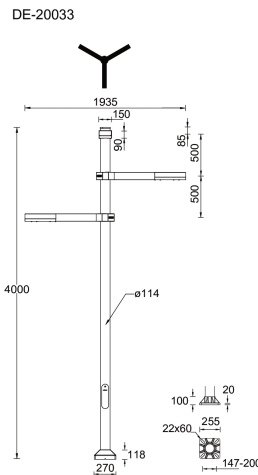

LIGHT LINEAR DENVER 4 (DE-20033)

Technical information

Material	Aluminium
Light source	3 x 48 LED
Power	315 W
Lumen	32763 - 37554 lm
Efficacy	104 - 119 lm/W
Driver option	Integral control gear
Driver	Constant current (CC)
Input voltage	220-240 V 50/60 Hz
Optic	T2, T3, T4, ME

Optic value	139°x47°, 132°x68°, 98°x73°, 134°x59°
CCT / CRI	3000K CRI80, 4000K CRI80
Bug	B2-U0-G2
ULR	0%
ULOR	0%
CIE flux code n°3	98
Dimming type	On/Off, 1-10V, DALI
Product colours	Black, Dark Grey, White, Matt Silver, Bronze, Concrete - Urban, Softscape - Urban, Stone - Urban, Corten - Urban, Oak - Woodland, Walnut - Woodland, Pine - Woodland
Weight	48.0 kg

Operating temperature	-20 °C to 50 °C
Through wiring	Single cable entry
Lens / Reflector / Optic	Clear toughened glass, High-efficiency polycarbonate lens
MacAdam Ellipse	3 SDCM
Lifetime L90B10 (hours)	> 90,000
Lifetime L80B10 (hours)	> 90,000
Lifetime L80B50 (hours)	> 90,000
Variants (On/Off, 1-10V, DALI)	Compatible with EN/ IEC 60598-2-22: Suitable for emergency installations as central supply, non-maintained (Z0)

Accessories