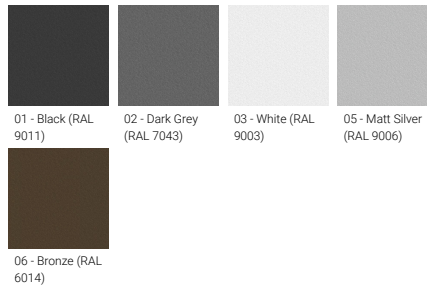

DUOMO 1 (DU-10176-1-SB)

Product description

Ø160 - 756 mm - Dome top - With integrated security core (Anti-traffic)

Luminaire Structure

- Die-cast aluminium housing
- Extruded aluminium column
- Pre-treated before powder coating ensuring high corrosion resistance
- Single cable entry
- One IP68 connector supplied with 0.2 m of 3x1.0 sqmm outdoor cable
- Stainless steel fasteners in grade 304 with zinc flake coating (ZFC)
- Durable silicone rubber gasket
- Opal toughened glass diffuser
- Integral control gear

Optic

G

Product colour