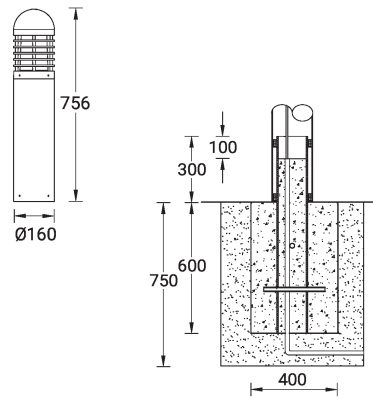

DUOMO 1 (DU-10176-1-SB)

Technical information

Light source	1 COB
Power	41 W
Lumen	705 - 742 lm
Efficacy	17 - 18 lm/W
Driver option	Integral control gear
Driver	Constant current (CC)
Input voltage	220-240 V 50/60 Hz
Optic	G

Optic value	360°
CCT / CRI	3000K CRI80, 4000K CRI80
Bug	B0-U3-G1
ULR	46%
ULOR	46%
CIE flux code n°3	48
Dimming type	On/Off, DALI
Product colours	Black, Dark Grey, White, Matt Silver, Bronze, Concrete - Urban, Softscape - Urban, Stone - Urban, Corten - Urban, Oak - Woodland, Walnut - Woodland, Pine - Woodland

Weight	26.9 kg
Operating temperature	-20 °C to 40 °C
Cable	One IP68 connector supplied with 0.2 m of 3x1.0 sqmm outdoor cable
Through wiring	Single cable entry
Lens / Reflector / Optic	Opal toughened glass diffuser
Variants (DALI)	Compatible with EN/ IEC 60598-2-22: Suitable for emergency installations as central supply, non-maintained (Z0)

DU-10176-1-SB