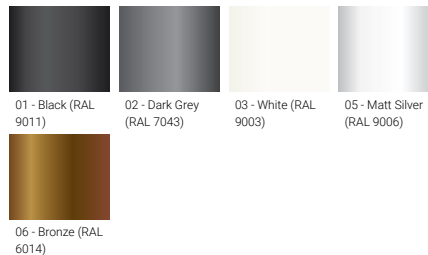

DUOMO 1 (DU-10186-1)

Product description

Ø160 - 1061 mm - Dome top

Luminaire Structure

- Die-cast aluminium housing
- Extruded aluminium column
- Pre-treated before powder coating ensuring high corrosion resistance
- Single cable entry
- One IP68 connector supplied with 0.2 m of 3x1.0 sqmm outdoor cable
- Stainless steel fasteners in grade 304 with zinc flake coating (ZFC)
- Durable silicone rubber gasket
- Opal toughened glass diffuser
- Integral control gear

Optic

G

Product colour

Special finishes upon request

DUOMO 1 (DU-10186-1)

Technical information

Material	Aluminium
Light source	1 COB
Power	41 W
Lumen	733 - 742 lm
Efficacy	18 lm/W
Driver option	Integral control gear
Driver	Constant current (CC)
Input voltage	220-240 V 50/60 Hz
Optic	G

Optic value	360°
CCT / CRI	3000K CRI80, 4000K CRI80
Bug	B0-U3-G1
ULR	46%
ULOR	46%
CIE flux code n°3	48
Dimming type	On/Off, 1-10V, DALI
Product colours	Black, Dark Grey, White, Matt Silver, Bronze, Concrete - Urban, Softscape - Urban, Stone - Urban, Corten - Urban, Oak - Woodland, Walnut - Woodland, Pine - Woodland
Weight	8.6 kg