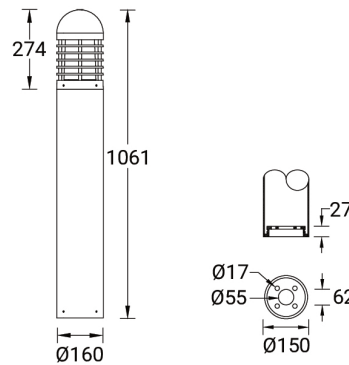

DUOMO 1 (DU-10186-1)

Technical information

Material	Aluminium
Light source	1 COB
Power	41 W
Lumen	733 - 742 lm
Efficacy	18 lm/W
Driver option	Integral control gear
Driver	Constant current (CC)
Input voltage	220-240 V 50/60 Hz
Optic	G

Optic value	360°
CCT / CRI	3000K CRI80, 4000K CRI80
Bug	B0-U3-G1
ULR	46%
ULOR	46%
CIE flux code n°3	48
Dimming type	On/Off, 1-10V, DALI
Product colours	Black, Dark Grey, White, Matt Silver, Bronze, Concrete - Urban, Softscape - Urban, Stone - Urban, Corten - Urban, Oak - Woodland, Walnut - Woodland, Pine - Woodland
Weight	8.6 kg

Operating temperature	-20 °C to 40 °C
Cable	One IP68 connector supplied with 0.2 m of 3x1.0 sqmm outdoor cable
Through wiring	Single cable entry
Lens / Reflector / Optic	Opal toughened glass diffuser
MacAdam Ellipse	3 SDCM
Lifetime L90B10 (hours)	> 55,000
Variants (1-10V, DALI)	Compatible with EN/ IEC 60598-2-22: Suitable for emergency installations as central supply, non-maintained (Z0)

DU-10186-1