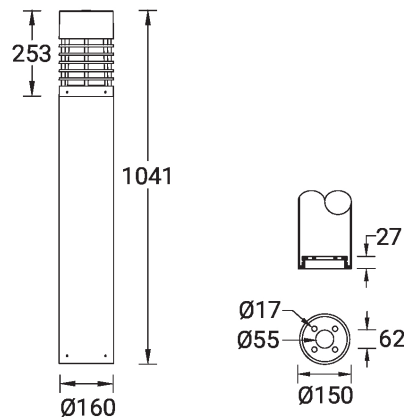

DUOMO 1 (DU-10186-2)

Technical information

Material	Aluminium
Light source	1 COB
Power	41 W
Lumen	705 - 742 lm
Efficacy	17 - 18 lm/W
Driver option	Integral control gear
Driver	Constant current (CC)
Input voltage	220-240 V 50/60 Hz

Optic	G
Optic value	360°
CCT / CRI	3000K CRI80, 4000K CRI80
Bug	B0-U3-G1
ULR	46%
ULOR	46%
CIE flux code n°3	48
Dimming type	On/Off, 1-10V, DALI

Product colours	Black, Dark Grey, White, Matt Silver, Bronze, Concrete - Urban, Softscape - Urban, Stone - Urban, Corten - Urban, Oak - Woodland, Walnut - Woodland, Pine - Woodland
Weight	8.6 kg
Operating temperature	-20 °C to 40 °C
Cable	One IP68 connector supplied with 0.2 m of 3x1.0 sqmm outdoor cable
Through wiring	Single cable entry
Lens / Reflector / Optic	Opal toughened glass diffuser
Variants (1-10V, DALI)	Compatible with EN/ IEC 60598-2-22: Suitable for emergency installations as central supply, non-maintained (Z0)

DU-10186-2