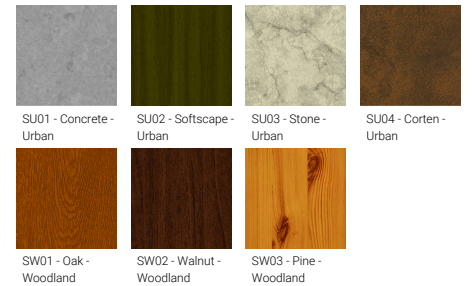

Optic

G

Product colour

Special finishes upon request

DUOMO 1 (DU-10186-2)

Technical information

| | |
|----------------------|-----------------------|
| Material | Aluminium |
| Light source | 1 COB |
| Power | 41 W |
| Lumen | 705 - 742 lm |
| Efficacy | 17 - 18 lm/W |
| Driver option | Integral control gear |
| Driver | Constant current (CC) |
| Input voltage | 220-240 V 50/60 Hz |

| | |
|---------------------------------|--|
| Product colours | Black, Dark Grey, White, Matt Silver, Bronze, Concrete - Urban, Softscape - Urban, Stone - Urban, Corten - Urban, Oak - Woodland, Walnut - Woodland, Pine - Woodland |
| Weight | 8.6 kg |
| Operating temperature | -20 °C to 40 °C |
| Cable | One IP68 connector supplied with 0.2 m of 3x1.0 sqmm outdoor cable |
| Through wiring | Single cable entry |
| Lens / Reflector / Optic | Opal toughened glass diffuser |
| Variants (1-10V, DALI) | Compatible with EN/ IEC 60598-2-22: Suitable for emergency installations as central supply, non-maintained (Z0) |