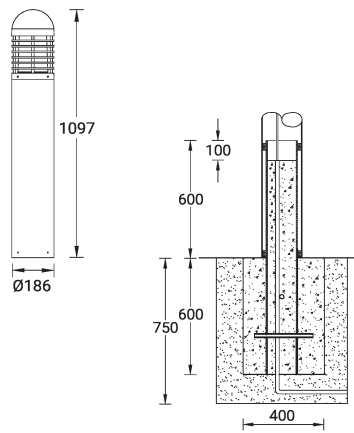

DUOMO 2 (DU-10206-1-SB)

Technical information

Light source	1 COB
Power	41 W
Lumen	639 - 673 lm
Efficacy	16 lm/W
Driver option	Integral control gear
Driver	Constant current (CC)
Input voltage	220-240 V 50/60 Hz
Optic	G

Optic value	360°
CCT / CRI	3000K CRI80, 4000K CRI80
Bug	B0-U3-G1
ULR	46%
ULOR	46%
CIE flux code n°3	45
Dimming type	On/Off, 1-10V, DALI
Product colours	Black, Dark Grey, White, Matt Silver, Bronze, Concrete - Urban, Softscape - Urban, Stone - Urban, Corten - Urban, Oak - Woodland, Walnut - Woodland, Pine - Woodland

Weight	41.0 kg
Operating temperature	-20 °C to 40 °C
Cable	One IP68 connector supplied with 0.2 m of 3x1.0 sqmm outdoor cable
Through wiring	Single cable entry
Lens / Reflector / Optic	Opal toughened glass diffuser
Variants (1-10V, DALI)	Compatible with EN/ IEC 60598-2-22: Suitable for emergency installations as central supply, non-maintained (Z0)

DU-10206-1-SB