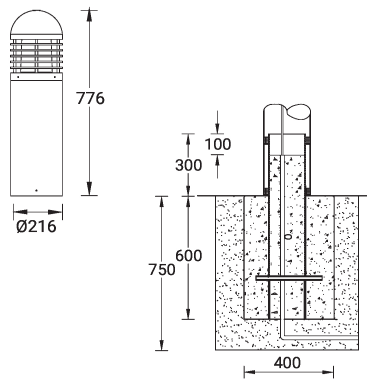

DUOMO 3 (DU-10216-1-SB)

Technical information

Light source	1 COB
Power	41 W
Lumen	371 - 390 lm
Efficacy	9 - 10 lm/W
Driver option	Integral control gear
Driver	Constant current (CC)
Input voltage	220-240 V 50/60 Hz
Optic	G

Optic value	360°
CCT / CRI	3000K CRI80, 4000K CRI80
Bug	B0-U3-G1
ULR	45%
ULOR	45%
CIE flux code n°3	29
Dimming type	On/Off, 1-10V, DALI
Product colours	Black, Dark Grey, White, Matt Silver, Bronze, Concrete - Urban, Softscape - Urban, Stone - Urban, Corten - Urban, Oak - Woodland, Walnut - Woodland, Pine - Woodland

Weight	34.0 kg
Operating temperature	-20 °C to 40 °C
Cable	One IP68 connector supplied with 0.2 m of 3x1.0 sqmm outdoor cable
Through wiring	Single cable entry
Lens / Reflector / Optic	Opal toughened glass diffuser
Variants (1-10V, DALI)	Compatible with EN/ IEC 60598-2-22: Suitable for emergency installations as central supply, non-maintained (Z0)

DU-10216-1-SB