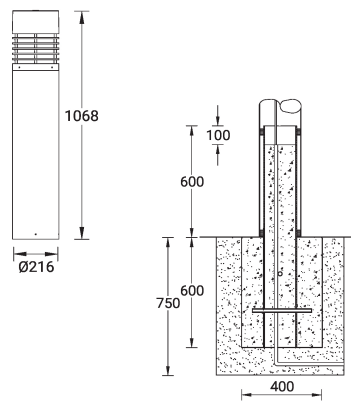

DUOMO 3 (DU-10226-2-SB)

Technical information

Light source	1 COB
Power	41 W
Lumen	371 - 390 lm
Efficacy	9 - 10 lm/W
Driver option	Integral control gear
Driver	Constant current (CC)
Input voltage	220-240 V 50/60 Hz
Optic	G

Optic value	360°
CCT / CRI	3000K CRI80, 4000K CRI80
Bug	B0-U3-G1
ULR	45%
ULOR	45%
CIE flux code n°3	29
Dimming type	On/Off, 1-10V, DALI
Product colours	Black, Dark Grey, White, Matt Silver, Bronze, Concrete - Urban, Softscape - Urban, Stone - Urban, Corten - Urban, Oak - Woodland, Walnut - Woodland, Pine - Woodland

Weight	44.1 kg
Operating temperature	-20 °C to 40 °C
Cable	One IP68 connector supplied with 0.2 m of 3x1.0 sqmm outdoor cable
Through wiring	Single cable entry
Lens / Reflector / Optic	Opal toughened glass diffuser
Variants (1-10V, DALI)	Compatible with EN/ IEC 60598-2-22: Suitable for emergency installations as central supply, non-maintained (Z0)

DU-10226-2-SB