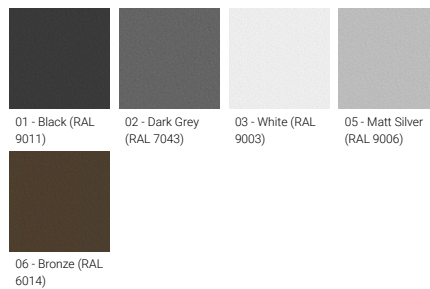

DUOMO 3 (DU-10226-2-SB)

Product description

Ø216 - 1068 mm - Flat top - With integrated security core (Anti-traffic)

Luminaire Structure

- Die-cast aluminium housing
- Extruded aluminium column
- Pre-treated before powder coating ensuring high corrosion resistance
- Single cable entry
- One IP68 connector supplied with 0.2 m of 3x1.0 sqmm outdoor cable
- Stainless steel fasteners in grade 304 with zinc flake coating (ZFC)
- Durable silicone rubber gasket
- Opal toughened glass diffuser
- Integral control gear

Optic

G

Product colour