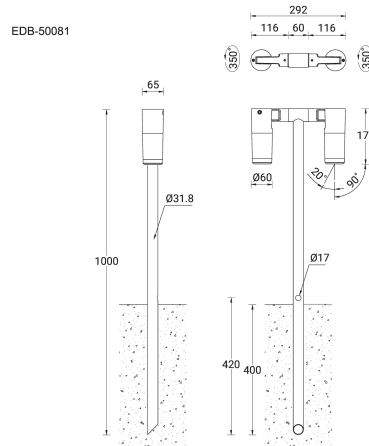

EDINBURGH 10 (EDB-50081)

Product description

2 sides

microPrim™

Luminaire Structure

- Die-cast aluminium housing
- Pre-treated before powder coating ensuring high corrosion resistance
- Adjustable: Tilt 90° (Up) & 20° (Down), Rotation 350°
- Single cable entry
- One cable gland supplied with 0.5 m of 3x1.0 sqmm outdoor cable
- Stainless steel fasteners in grade 304 with zinc flake coating (ZFC)
- Durable silicone rubber gasket
- High-efficiency PMMA lens
- Clear toughened glass
- Integral control gear
- Stainless steel ground spike for garden type

Optic

Product colour

Special finishes upon request

EDINBURGH 10 (EDB-50081)

Technical information

Material	Aluminium
Light source	2 x 3 LED
Power	16 W
Lumen	1264 - 1702 lm
Efficacy	79 - 106 lm/W
Driver option	Integral control gear
Driver	Constant current (CC)
Input voltage	220-240V 50/60Hz
Optic	N, M, W

Optic value	24°, 30°, 47°
CCT / CRI	2700K CRI80, 3000K CRI80, 4000K CRI80
Bug	B1-U0-G0
ULR	<1%
ULOR	<1%
CIE flux code n°3	100
Dimming type	On/Off
Product colours	Black, Dark Grey, White, Matt Silver, Bronze, Concrete - Urban, Softscape - Urban, Stone - Urban, Corten - Urban, Oak - Woodland, Walnut - Woodland, Pine - Woodland
Weight	3.50 kg

Operating temperature	-20 °C to 50 °C
EPA (m2)	0.052
Cable	One cable gland supplied with 0.5 m of 3x1.0 sqmm outdoor cable
Through wiring	Single cable entry
Lens / Reflector / Optic	High-efficiency PMMA lens, Clear toughened glass
MacAdam Ellipse	3 SDCM
Lifetime L90B10 (hours)	> 120,000
Lifetime L80B10 (hours)	> 120,000
Lifetime L80B50 (hours)	> 120,000