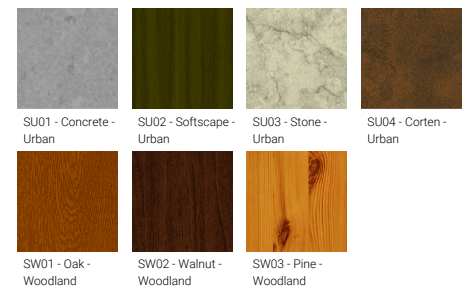

EDINBURGH 10 (EDB-50081)

Product description

2 sides

microPrim™

Luminaire Structure

- Die-cast aluminium housing
- Pre-treated before powder coating ensuring high corrosion resistance
- Adjustable: Tilt 90° (Up) & 20° (Down), Rotation 350°
- Single cable entry
- One cable gland supplied with 0.5 m of 3x1.0 sqmm outdoor cable
- Stainless steel fasteners in grade 304 with zinc flake coating (ZFC)
- Durable silicone rubber gasket
- High-efficiency PMMA lens
- Clear toughened glass
- Integral control gear
- Stainless steel ground spike for garden type

Optic

Product colour

Special finishes upon request

EDINBURGH 10 (EDB-50081)

Technical information

Material	Aluminium
Light source	2 x 3 LED
Power	16 W
Lumen	1264 - 1702 lm
Efficacy	79 - 106 lm/W
Driver option	Integral control gear
Driver	Constant current (CC)
Input voltage	220-240V 50/60Hz
Optic	N, M, W

Optic value	24°, 30°, 47°
CCT / CRI	2700K CRI80, 3000K CRI80, 4000K CRI80
Bug	B1-U0-G0
ULR	<1%
ULOR	<1%
CIE flux code n°3	100
Dimming type	On/Off
Product colours	Black, Dark Grey, White, Matt Silver, Bronze, Concrete - Urban, Softscape - Urban, Stone - Urban, Corten - Urban, Oak - Woodland, Walnut - Woodland, Pine - Woodland
Weight	3.50 kg