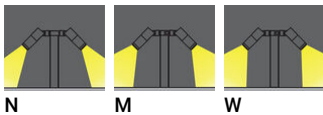

EDINBURGH 10 (EDB-50081)

Product description

2 sides

microPrim™

Luminaire Structure

- Die-cast aluminium housing
- Pre-treated before powder coating ensuring high corrosion resistance
- Adjustable: Tilt 90° (Up) & 20° (Down), Rotation 350°
- Single cable entry
- One cable gland supplied with 0.5 m of 3x1.0 sqmm outdoor cable
- Stainless steel fasteners in grade 304 with zinc flake coating (ZFC)
- Durable silicone rubber gasket
- High-efficiency PMMA lens
- Clear toughened glass
- Integral control gear
- Stainless steel ground spike for garden type

Optic

Product colour

Special finishes upon request

EDINBURGH 10 (EDB-50081)

Technical information

Material	Aluminium
Light source	2 x 3 LED
Power	16 W
Lumen	1264 - 1702 lm
Efficacy	79 - 106 lm/W
Driver option	Integral control gear
Driver	Constant current (CC)
Input voltage	220-240V 50/60Hz
Optic	N, M, W

Optic value	24°, 30°, 47°
CCT / CRI	2700K CRI80, 3000K CRI80, 4000K CRI80
Bug	B1-U0-G0
ULR	<1%
ULOR	<1%
CIE flux code n°3	100
Dimming type	On/Off
Product colours	Black, Dark Grey, White, Matt Silver, Bronze, Concrete - Urban, Softscape - Urban, Stone - Urban, Corten - Urban, Oak - Woodland, Walnut - Woodland, Pine - Woodland
Weight	3.50 kg

Operating temperature	-20 °C to 50 °C
EPA (m2)	0.052
Cable	One cable gland supplied with 0.5 m of 3x1.0 sqmm outdoor cable
Through wiring	Single cable entry
Lens / Reflector / Optic	High-efficiency PMMA lens, Clear toughened glass
MacAdam Ellipse	3 SDCM
Lifetime L90B10 (hours)	> 120,000
Lifetime L80B10 (hours)	> 120,000
Lifetime L80B50 (hours)	> 120,000