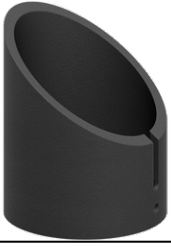

EDINBURGH 10 (EDB-50081)

Accessory

Anti-glare visor
A55331