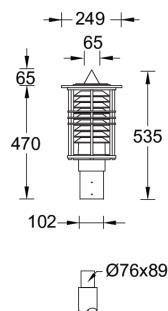

EURASIA 2 (EU-20256-3)

Technical information

Material	Aluminium	Optic	G	Product colours	Black, Dark Grey, White, Matt Silver, Bronze, Concrete - Urban, Softscape - Urban, Stone - Urban, Corten - Urban, Oak - Woodland, Walnut - Woodland, Pine - Woodland
Light source	1 COB	Optic value	177°x 180°	Weight	6.3 kg
Power	41 W	CCT / CRI	3000K CRI80, 4000K CRI80	Operating temperature	-20 °C to 40 °C
Lumen	1040 - 1053 lm	Bug	B1-U3-G1	Through wiring	Single cable entry
Efficacy	25 - 26 lm/W	ULR	25%	Lens / Reflector / Optic	Sandblast finishing aluminium reflector, Clear UV-stabilised polycarbonate diffuser
Driver option	Integral control gear	ULOR	25%	MacAdam Ellipse	3 SDCM
Driver	Constant current (CC)	CIE flux code n°3	76	Lifetime L90B10 (hours)	> 55,000
Input voltage	220-240 V 50/60 Hz	Dimming type	On/Off, 1-10V, DALI	Variants (1-10V, DALI)	Compatible with EN/ IEC 60598-2-22: Suitable for emergency installations as central supply, non-maintained (Z0)

EU20256-3