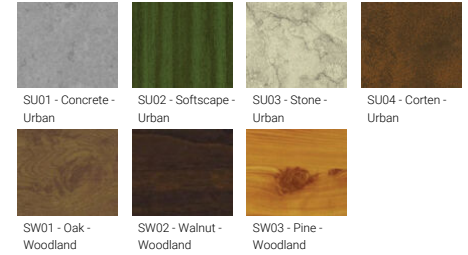

**EURASIA 2 (EU-20256-3)**

**Product description**

Pointed top without shade

**Luminaire Structure**

- Die-cast aluminium housing
- Pre-treated before powder coating ensuring high corrosion resistance
- Single cable entry
- Stainless steel fasteners in grade 304 with zinc flake coating (ZFC)
- Durable silicone rubber gasket
- Sandblast finishing aluminium reflector
- Clear UV-stabilised polycarbonate diffuser
- Integral control gear

**Optic**

G

**Product colour**

**Special finishes upon request**

**EURASIA 2 (EU-20256-3)**

**Technical information**

<b>Material</b>	Aluminium	<b>Optic</b>	G	<b>Product colours</b>	Black, Dark Grey, White, Matt Silver, Bronze, Concrete - Urban, Softscape - Urban, Stone - Urban, Corten - Urban, Oak - Woodland, Walnut - Woodland, Pine - Woodland
<b>Light source</b>	1 COB	<b>Optic value</b>	177°x 180°	<b>Weight</b>	6.3 kg
<b>Power</b>	41 W	<b>CCT / CRI</b>	3000K CRI80, 4000K CRI80	<b>Operating temperature</b>	-20 °C to 40 °C
<b>Lumen</b>	1040 - 1053 lm	<b>Bug</b>	B1-U3-G1	<b>Through wiring</b>	Single cable entry
<b>Efficacy</b>	25 - 26 lm/W	<b>ULR</b>	25%	<b>Lens / Reflector / Optic</b>	Sandblast finishing aluminium reflector, Clear UV-stabilised polycarbonate diffuser
<b>Driver option</b>	Integral control gear	<b>ULOR</b>	25%	<b>MacAdam Ellipse</b>	3 SDCM
<b>Driver</b>	Constant current (CC)	<b>CIE flux code n°3</b>	76	<b>Lifetime L90B10 (hours)</b>	> 55,000
<b>Input voltage</b>	220-240 V 50/60 Hz	<b>Dimming type</b>	On/Off, 1-10V, DALI	<b>Variants (1-10V, DALI)</b>	Compatible with EN/ IEC 60598-2-22: Suitable for emergency installations as central supply, non-maintained (Z0)