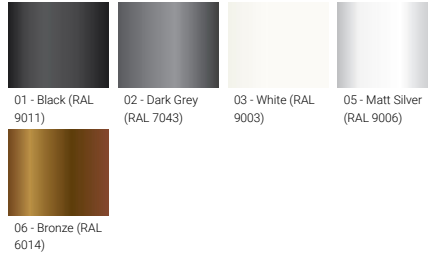

**EURASIA 2 (EU-20256-3)**

**Product description**

Pointed top without shade

**Luminaire Structure**

- Die-cast aluminium housing
- Pre-treated before powder coating ensuring high corrosion resistance
- Single cable entry
- Stainless steel fasteners in grade 304 with zinc flake coating (ZFC)
- Durable silicone rubber gasket
- Sandblast finishing aluminium reflector
- Clear UV-stabilised polycarbonate diffuser
- Integral control gear

**Optic**

G

**Product colour**

**Special finishes upon request**

**EURASIA 2 (EU-20256-3)**

**Technical information**

<b>Material</b>	Aluminium	<b>Optic</b>	G	<b>Product colours</b>	Black, Dark Grey, White, Matt Silver, Bronze, Concrete - Urban, Softscape - Urban, Stone - Urban, Corten - Urban, Oak - Woodland, Walnut - Woodland, Pine - Woodland
<b>Light source</b>	1 COB	<b>Optic value</b>	177°x 180°	<b>Weight</b>	6.3 kg
<b>Power</b>	41 W	<b>CCT / CRI</b>	3000K CRI80, 4000K CRI80	<b>Operating temperature</b>	-20 °C to 40 °C
<b>Lumen</b>	1040 - 1053 lm	<b>Bug</b>	B1-U3-G1	<b>Through wiring</b>	Single cable entry
<b>Efficacy</b>	25 - 26 lm/W	<b>ULR</b>	25%	<b>Lens / Reflector / Optic</b>	Sandblast finishing aluminium reflector, Clear UV-stabilised polycarbonate diffuser
<b>Driver option</b>	Integral control gear	<b>ULOR</b>	25%	<b>MacAdam Ellipse</b>	3 SDCM
<b>Driver</b>	Constant current (CC)	<b>CIE flux code n°3</b>	76	<b>Lifetime L90B10 (hours)</b>	> 55,000
<b>Input voltage</b>	220-240 V 50/60 Hz	<b>Dimming type</b>	On/Off, 1-10V, DALI	<b>Variants (1-10V, DALI)</b>	Compatible with EN/ IEC 60598-2-22: Suitable for emergency installations as central supply, non-maintained (Z0)