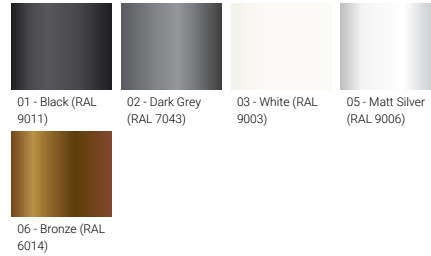

FORREY 2 (FOR-10022)

Product description

Ø160 - 824 mm - With shade & louver & opal diffuser

Luminaire Structure

- Die-cast aluminium housing and frame
- Extruded aluminium column
- Pre-treated before powder coating ensuring high corrosion resistance
- Models with shade will have colour white coating at inside of shade luminaire and outside surface coating according to colour of luminaire
- Single cable entry
- One IP68 connector supplied with 0.2 m of 3x1.0 sqmm outdoor cable
- Stainless steel fasteners in grade 304 with zinc flake coating (ZFC)
- Durable silicone rubber gasket
- White coated aluminium reflector on the top of luminaire
- Opal UV-stabilised polycarbonate diffuser
- Integral control gear
- FORREY luminaires with opal lens and colder than 3000K CCT do not meet the IDA certification requirements

Optic

G

Product colour

Special finishes upon request

FORREY 2 (FOR-10022)

Technical information

Material	Aluminium
Light source	160 LED
Power	50.2 W
Lumen	3126 - 3361 lm
Efficacy	62 - 67 lm/W
Driver option	Integral control gear
Driver	Constant current (CC)
Input voltage	220-240 V 50/60 Hz
Optic	G

Optic value	360°
CCT / CRI	3000K CRI80, 4000K CRI80
Bug	B1-U4-G3
ULR	37%
ULOR	37%
CIE flux code n°3	67
Dimming type	On/Off, 1-10V, DALI
Product colours	Black, Dark Grey, White, Matt Silver, Bronze, Concrete - Urban, Softscape - Urban, Stone - Urban, Corten - Urban, Oak - Woodland, Walnut - Woodland, Pine - Woodland
Weight	11.2 kg