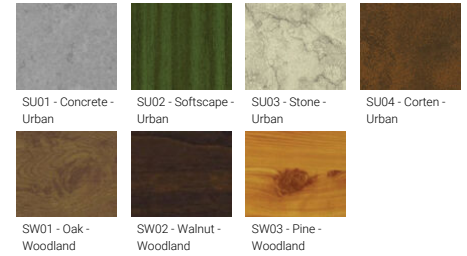

FORREY 2 (FOR-10022)

Product description

Ø160 - 824 mm - With shade & louver & opal diffuser

Luminaire Structure

- Die-cast aluminium housing and frame
- Extruded aluminium column
- Pre-treated before powder coating ensuring high corrosion resistance
- Models with shade will have colour white coating at inside of shade luminaire and outside surface coating according to colour of luminaire
- Single cable entry
- One IP68 connector supplied with 0.2 m of 3x1.0 sqmm outdoor cable
- Stainless steel fasteners in grade 304 with zinc flake coating (ZFC)
- Durable silicone rubber gasket
- White coated aluminium reflector on the top of luminaire
- Opal UV-stabilised polycarbonate diffuser
- Integral control gear
- FORREY luminaires with opal lens and colder than 3000K CCT do not meet the IDA certification requirements

Optic

G

Product colour

Special finishes upon request

FORREY 2 (FOR-10022)

Technical information

Material	Aluminium
Light source	160 LED
Power	50.2 W
Lumen	3126 - 3361 lm
Efficacy	62 - 67 lm/W
Driver option	Integral control gear
Driver	Constant current (CC)
Input voltage	220-240 V 50/60 Hz
Optic	G

Optic value	360°
CCT / CRI	3000K CRI80, 4000K CRI80
Bug	B1-U4-G3
ULR	37%
ULOR	37%
CIE flux code n°3	67
Dimming type	On/Off, 1-10V, DALI
Product colours	Black, Dark Grey, White, Matt Silver, Bronze, Concrete - Urban, Softscape - Urban, Stone - Urban, Corten - Urban, Oak - Woodland, Walnut - Woodland, Pine - Woodland
Weight	11.2 kg