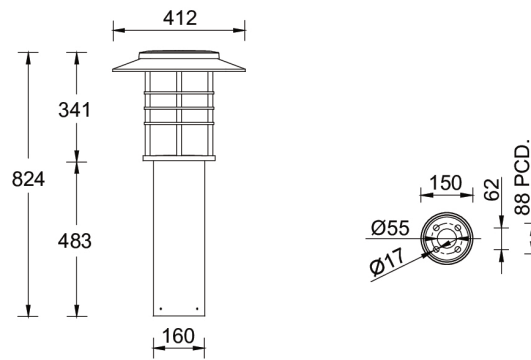

FORREY 2 (FOR-10022)

Technical information

Material	Aluminium
Light source	160 LED
Power	50.2 W
Lumen	3126 - 3361 lm
Efficacy	62 - 67 lm/W
Driver option	Integral control gear
Driver	Constant current (CC)
Input voltage	220-240 V 50/60 Hz
Optic	G

Optic value	360°
CCT / CRI	3000K CRI80, 4000K CRI80
Bug	B1-U4-G3
ULR	37%
ULOR	37%
CIE flux code n°3	67
Dimming type	On/Off, 1-10V, DALI
Product colours	Black, Dark Grey, White, Matt Silver, Bronze, Concrete - Urban, Softscape - Urban, Stone - Urban, Corten - Urban, Oak - Woodland, Walnut - Woodland, Pine - Woodland
Weight	11.2 kg

Operating temperature	-20 °C to 40 °C
Cable	One IP68 connector supplied with 0.2 m of 3x1.0 sqmm outdoor cable
Through wiring	Single cable entry
Lens / Reflector / Optic	White coated aluminium reflector on the top of luminaire, Opal UV-stabilised polycarbonate diffuser
MacAdam Ellipse	3 SDCM
Lifetime L90B10 (hours)	> 23,000
Lifetime L80B10 (hours)	> 45,000
Lifetime L80B50 (hours)	> 49,000
Variants (DALI)	Compatible with EN/ IEC 60598-2-22: Suitable for emergency installations as central supply, non-maintained (Z0)

FOR-10022