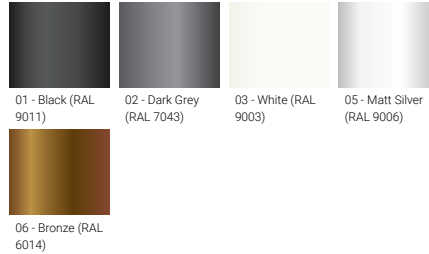

Optic

T2 T3 T4 T5

Product colour

01 - Black (RAL 9011) 02 - Dark Grey (RAL 7043) 03 - White (RAL 9003) 05 - Matt Silver (RAL 9006)
06 - Bronze (RAL 6014)

Special finishes upon request

SU01 - Concrete - Urban SU02 - Softscape - Urban SU03 - Stone - Urban SU04 - Corten - Urban
SW01 - Oak - Woodland SW02 - Walnut - Woodland SW03 - Pine - Woodland