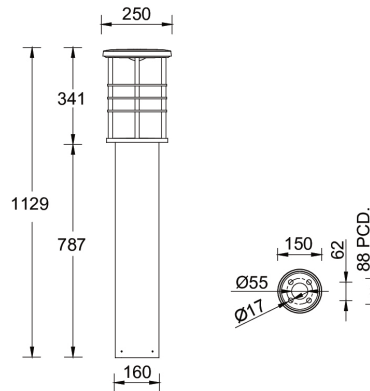

FORREY 6 (FOR-10052)

Technical information

Material	Aluminium
Light source	1 COB
Power	47.5 W
Lumen	3191 - 3711 lm
Efficacy	67 - 78 lm/W
Driver option	Integral control gear
Driver	Constant current (CC)
Input voltage	220-240 V 50/60 Hz

Optic	T2, T3, T4, T5
Optic value	140°x100°, 132°x103°, 137°x117°, 73°
CCT / CRI	3000K CRI80, 4000K CRI80
Dimming type	On/Off, 1-10V, DALI
Product colours	Black, Dark Grey, White, Matt Silver, Bronze, Concrete - Urban, Softscape - Urban, Stone - Urban, Corten - Urban, Oak - Woodland, Walnut - Woodland, Pine - Woodland
Weight	7.5 kg
Operating temperature	-20 °C to 40 °C
Cable	One IP68 connector supplied with 0.2 m of 3x1.0 sqmm outdoor cable

Through wiring	Single cable entry
Lens / Reflector / Optic	High-efficiency PMMA lens
MacAdam Ellipse	3 SDCM
Lifetime L90B10 (hours)	> 50,700
Lifetime L80B10 (hours)	> 63,500
Lifetime L80B50 (hours)	> 63,500
Variants (DALI)	Compatible with EN/ IEC 60598-2-22: Suitable for emergency installations as central supply, non-maintained (Z0)

FOR-10052