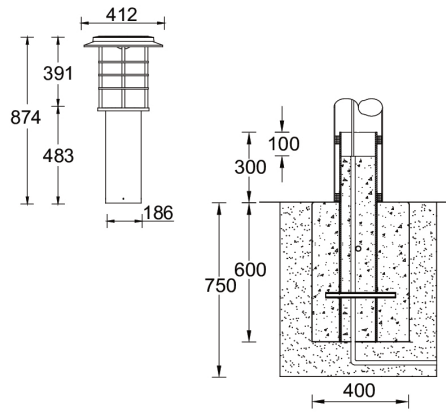

FORREY 4 (FOR-10082-SB)

Technical information

Light source	1 COB
Power	47.5 W
Lumen	3234 - 3527 lm
Efficacy	68 - 74 lm/W
Driver option	Integral control gear
Driver	Constant current (CC)
Input voltage	220-240 V 50/60 Hz

Optic	T2, T3, T4, T5
Optic value	140°x100°, 132°x103°, 137°x117°, 73°
CCT / CRI	3000K CRI80, 4000K CRI80
Dimming type	On/Off, 1-10V, DALI
Weight	12.3 kg
Operating temperature	-20 °C to 40 °C
Cable	One IP68 connector supplied with 0.2 m of 3x1.0 sqmm outdoor cable

Through wiring	Single cable entry
Lens / Reflector / Optic	White coated aluminium reflector on the top of luminaire, High-efficiency PMMA lens
MacAdam Ellipse	3 SDCM
Lifetime L90B10 (hours)	> 50,700
Lifetime L80B10 (hours)	> 63,500
Lifetime L80B50 (hours)	> 63,500
Variants (DALI)	Compatible with EN/ IEC 60598-2-22: Suitable for emergency installations as central supply, non-maintained (Z0)

FOR-10082-SB