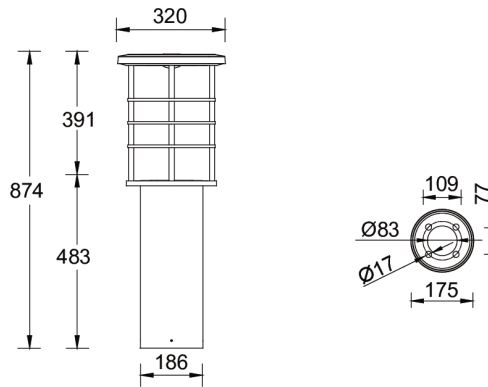

FORREY 8 (FOR-10122)

Technical information

Material	Aluminium
Light source	1 COB
Power	47.5 W
Lumen	3191 - 3711 lm
Efficacy	67 - 78 lm/W
Driver option	Integral control gear
Driver	Constant current (CC)
Input voltage	220-240 V 50/60 Hz

Optic	T2, T3, T4, T5
Optic value	140°x100°, 132°x103°, 137°x117°, 73°
CCT / CRI	3000K CRI80, 4000K CRI80
Dimming type	On/Off, 1-10V, DALI
Product colours	Black, Dark Grey, White, Matt Silver, Bronze, Concrete - Urban, Softscape - Urban, Stone - Urban, Corten - Urban, Oak - Woodland, Walnut - Woodland, Pine - Woodland
Weight	10.8 kg
Operating temperature	-20 °C to 40 °C
Cable	One IP68 connector supplied with 0.2 m of 3x1.0 sqmm outdoor cable

Through wiring	Single cable entry
Lens / Reflector / Optic	High-efficiency PMMA lens
MacAdam Ellipse	3 SDCM
Lifetime L90B10 (hours)	> 50,700
Lifetime L80B10 (hours)	> 63,500
Lifetime L80B50 (hours)	> 63,500
Variants (DALI)	Compatible with EN/ IEC 60598-2-22: Suitable for emergency installations as central supply, non-maintained (Z0)

FOR-10122