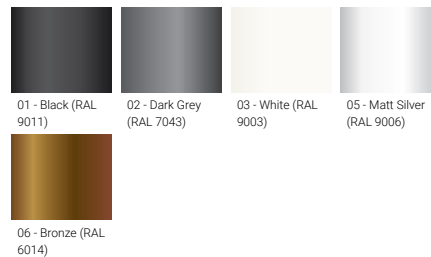

Optic

T2 T3 T4 T5

Product colour

01 - Black (RAL 9011) 02 - Dark Grey (RAL 7043) 03 - White (RAL 9003) 05 - Matt Silver (RAL 9006)
06 - Bronze (RAL 6014)

Special finishes upon request

SU01 - Concrete - Urban SU02 - Softscape - Urban SU03 - Stone - Urban SU04 - Corten - Urban
SW01 - Oak - Woodland SW02 - Walnut - Woodland SW03 - Pine - Woodland