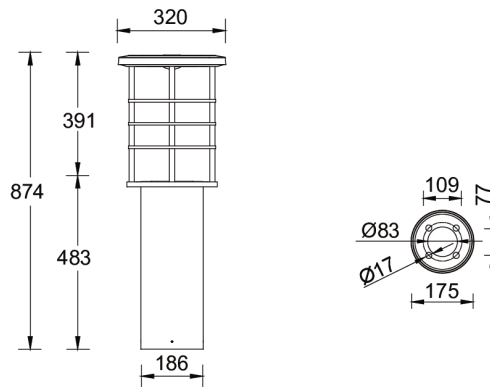

FORREY 8 (FOR-10142)

Technical information

Material	Aluminium
Light source	160 LED
Power	50.2 W
Lumen	3279 - 3526 lm
Efficacy	65 - 70 lm/W
Driver option	Integral control gear
Driver	Constant current (CC)
Input voltage	220-240 V 50/60 Hz

Optic	G
Optic value	360°
CCT / CRI	3000K CRI80, 4000K CRI80
Dimming type	On/Off, 1-10V, DALI
Product colours	Black, Dark Grey, White, Matt Silver, Bronze, Concrete - Urban, Softscape - Urban, Stone - Urban, Corten - Urban, Oak - Woodland, Walnut - Woodland, Pine - Woodland
Weight	13.0 kg
Operating temperature	-20 °C to 40 °C
Cable	One IP68 connector supplied with 0.2 m of 3x1.0 sqmm outdoor cable

Through wiring	Single cable entry
Lens / Reflector / Optic	Opal UV-stabilised polycarbonate diffuser
MacAdam Ellipse	3 SDCM
Lifetime L90B10 (hours)	> 23,000
Lifetime L80B10 (hours)	> 45,000
Lifetime L80B50 (hours)	> 49,000
Variants (DALI)	Compatible with EN/ IEC 60598-2-22: Suitable for emergency installations as central supply, non-maintained (Z0)

FOR-10142