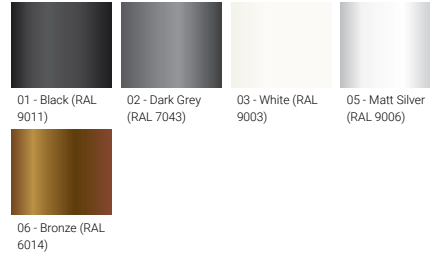

- Single cable entry
- One IP68 connector supplied with 0.2 m of 3x1.0 sqmm outdoor cable
- Stainless steel fasteners in grade 304 with zinc flake coating (ZFC)
- Durable silicone rubber gasket

- Opal UV-stabilised polycarbonate diffuser
- Integral control gear
- FORREY luminaires with opal lens and colder than 3000K CCT do not meet the IDA certification requirements

**Optic**

G

**Product colour**

**Special finishes upon request**

**FORREY 8 (FOR-10142)**

**Technical information**

<b>Material</b>	Aluminium
<b>Light source</b>	160 LED
<b>Power</b>	50.2 W
<b>Lumen</b>	3279 - 3526 lm
<b>Efficacy</b>	65 - 70 lm/W
<b>Driver option</b>	Integral control gear
<b>Driver</b>	Constant current (CC)
<b>Input voltage</b>	220-240 V 50/60 Hz

<b>Optic</b>	G
<b>Optic value</b>	360°
<b>CCT / CRI</b>	3000K CRI80, 4000K CRI80
<b>Dimming type</b>	On/Off, 1-10V, DALI
<b>Product colours</b>	Black, Dark Grey, White, Matt Silver, Bronze, Concrete - Urban, Softscape - Urban, Stone - Urban, Corten - Urban, Oak - Woodland, Walnut - Woodland, Pine - Woodland
<b>Weight</b>	13.0 kg
<b>Operating temperature</b>	-20 °C to 40 °C
<b>Cable</b>	One IP68 connector supplied with 0.2 m of 3x1.0 sqmm outdoor cable