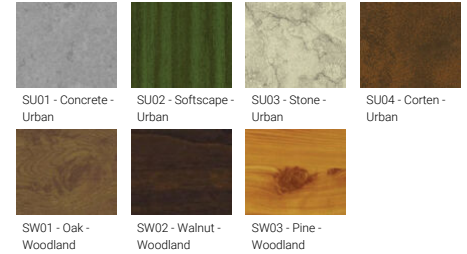

**Optic**

G

**Product colour**

**Special finishes upon request**

**FORREY 8 (FOR-10142)**

**Technical information**

<b>Material</b>	Aluminium
<b>Light source</b>	160 LED
<b>Power</b>	50.2 W
<b>Lumen</b>	3279 - 3526 lm
<b>Efficacy</b>	65 - 70 lm/W
<b>Driver option</b>	Integral control gear
<b>Driver</b>	Constant current (CC)
<b>Input voltage</b>	220-240 V 50/60 Hz

<b>Optic</b>	G
<b>Optic value</b>	360°
<b>CCT / CRI</b>	3000K CRI80, 4000K CRI80
<b>Dimming type</b>	On/Off, 1-10V, DALI
<b>Product colours</b>	Black, Dark Grey, White, Matt Silver, Bronze, Concrete - Urban, Softscape - Urban, Stone - Urban, Corten - Urban, Oak - Woodland, Walnut - Woodland, Pine - Woodland
<b>Weight</b>	13.0 kg
<b>Operating temperature</b>	-20 °C to 40 °C
<b>Cable</b>	One IP68 connector supplied with 0.2 m of 3x1.0 sqmm outdoor cable