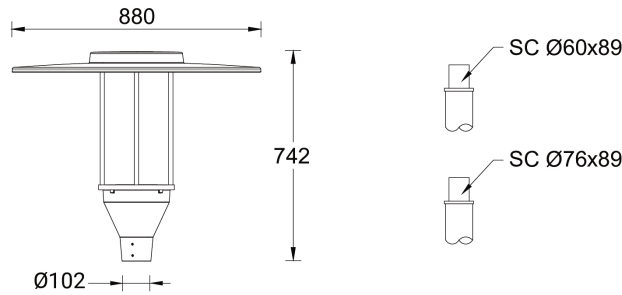

FORREY 11 (FOR-20041)

Technical information

Material	Aluminium
Light source	1 COB
Power	69.6 W
Lumen	6476 - 7522 lm
Efficacy	93 - 108 lm/W
Driver option	Integral control gear
Driver	Constant current (CC)
Input voltage	220-240 V 50/60 Hz
Optic	T2, T3, T4, T5

Optic value	145°x87°, 141°x91°, 134°x118°, 145°
CCT / CRI	3000K CRI80, 4000K CRI80
Bug	B3-U0-G1, B3-U0-G3
ULR	0%
ULOR	0%
CIE flux code n°3	94, 96, 97
Dimming type	On/Off, 1-10V, DALI
Product colours	Black, Dark Grey, White, Matt Silver, Bronze, Concrete - Urban, Softscape - Urban, Stone - Urban, Corten - Urban, Oak - Woodland, Walnut - Woodland, Pine - Woodland
Weight	17.7 kg

Operating temperature	-20 °C to 50 °C
Cable	One IP68 connector supplied with 0.2 m of 3x1.0 sqmm outdoor cable
Through wiring	Single cable entry
Lens / Reflector / Optic	High-efficiency PMMA lens
MacAdam Ellipse	3 SDCM
Lifetime L90B10 (hours)	> 50,700
Lifetime L80B10 (hours)	> 63,500
Lifetime L80B50 (hours)	> 63,500
Variants (On/Off, 1-10V, DALI)	Compatible with EN/ IEC 60598-2-22: Suitable for emergency installations as central supply, non-maintained (Z0)

FOR-20041