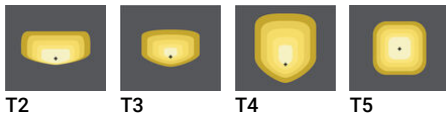

**FORREY 11 (FOR-20041)**

**Product description**

Top Ø880 mm - With shade

**Luminaire Structure**

- Die-cast aluminium housing
- Pre-treated before powder coating ensuring high corrosion resistance
- Extruded aluminium column
- Models with shade will have colour white coating at inside of shade luminaire and outside surface coating according to colour of luminaire

- Single cable entry
- One IP68 connector supplied with 0.2 m of 3x1.0 sqmm outdoor cable
- Stainless steel fasteners in grade 304 with zinc flake coating (ZFC)
- Durable silicone rubber gasket

- High-efficiency PMMA lens
- Integral control gear
- FORREY luminaires with opal lens and colder than 3000K CCT do not meet the IDA certification requirements

**Optic**

T2 T3 T4 T5

**Product colour**

01 - Black (RAL 9011) 02 - Dark Grey (RAL 7043) 03 - White (RAL 9003) 05 - Matt Silver (RAL 9006)

06 - Bronze (RAL 6014)

**Special finishes upon request**

SU01 - Concrete - Urban SU02 - Softscape - Urban SU03 - Stone - Urban SU04 - Corten - Urban

<b>Optic value</b>	145°x87°, 141°x91°, 134°x118°, 145°
<b>CCT / CRI</b>	3000K CRI80, 4000K CRI80
<b>Bug</b>	B3-U0-G1, B3-U0-G3
<b>ULR</b>	0%
<b>ULOR</b>	0%
<b>CIE flux code n°3</b>	94, 96, 97
<b>Dimming type</b>	On/Off, 1-10V, DALI
<b>Product colours</b>	Black, Dark Grey, White, Matt Silver, Bronze, Concrete - Urban, Softscape - Urban, Stone - Urban, Corten - Urban, Oak - Woodland, Walnut - Woodland, Pine - Woodland
<b>Weight</b>	17.7 kg