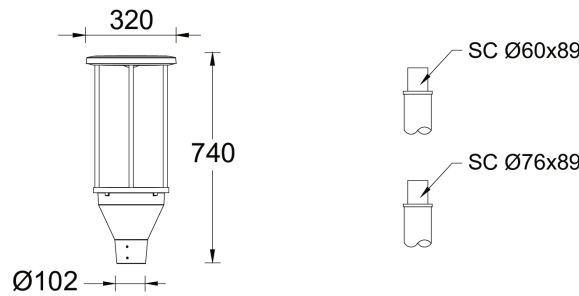

FORREY 15 (FOR-20061)

Technical information

Material	Aluminium
Light source	1 COB
Power	69.6 W
Lumen	7196 - 8415 lm
Efficacy	103 - 121 lm/W
Driver option	Integral control gear
Driver	Constant current (CC)
Input voltage	220-240 V 50/60 Hz
Optic	T2, T3, T4, T5

Optic value	145°x87°, 141°x91°, 134°x118°, 145°
CCT / CRI	3000K CRI80, 4000K CRI80
Bug	B3-U2-G1, B3-U2-G3
ULR	1%
ULOR	1%
CIE flux code n°3	93, 94, 96
Dimming type	On/Off, 1-10V, DALI
Product colours	Black, Dark Grey, White, Matt Silver, Bronze, Concrete - Urban, Softscape - Urban, Stone - Urban, Corten - Urban, Oak - Woodland, Walnut - Woodland, Pine - Woodland
Weight	13.8 kg

Operating temperature	-20 °C to 50 °C
Cable	One IP68 connector supplied with 0.2 m of 3x1.0 sqmm outdoor cable
Through wiring	Single cable entry
Lens / Reflector / Optic	High-efficiency PMMA lens
MacAdam Ellipse	3 SDCM
Lifetime L90B10 (hours)	> 50,700
Lifetime L80B10 (hours)	> 63,500
Lifetime L80B50 (hours)	> 63,500
Variants (On/Off, 1-10V, DALI)	Compatible with EN/ IEC 60598-2-22: Suitable for emergency installations as central supply, non-maintained (Z0)

FOR-20061