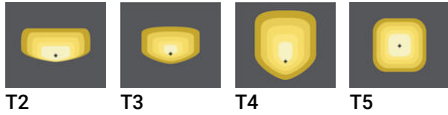

FORREY 15 (FOR-20061)

Product description

Top Ø320 mm

Luminaire Structure

- Die-cast aluminium housing
- Pre-treated before powder coating ensuring high corrosion resistance
- Extruded aluminium column
- Models with shade will have colour white coating at inside of shade luminaire and outside surface coating according to colour of luminaire

- Single cable entry
- One IP68 connector supplied with 0.2 m of 3x1.0 sqmm outdoor cable
- Stainless steel fasteners in grade 304 with zinc flake coating (ZFC)
- Durable silicone rubber gasket

- High-efficiency PMMA lens
- Integral control gear
- FORREY luminaires with opal lens and colder than 3000K CCT do not meet the IDA certification requirements

Optic

T2 T3 T4 T5

Product colour

01 - Black (RAL 9011) 02 - Dark Grey (RAL 7043) 03 - White (RAL 9003) 05 - Matt Silver (RAL 9006) 06 - Bronze (RAL 6014)

Special finishes upon request

SU01 - Concrete - Urban SU02 - Softscape - Urban SU03 - Stone - Urban SU04 - Corten - Urban SW01 - Oak - Woodland SW02 - Walnut - Woodland SW03 - Pine - Woodland