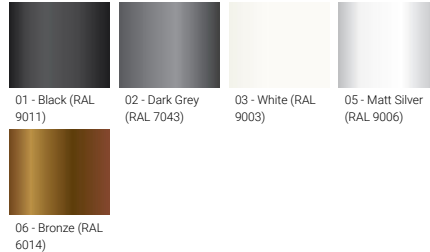

Optic

T2 T3 T4 T5

Product colour

01 - Black (RAL 9011) 02 - Dark Grey (RAL 7043) 03 - White (RAL 9003) 05 - Matt Silver (RAL 9006) 06 - Bronze (RAL 6014)

Special finishes upon request

SU01 - Concrete - Urban SU02 - Softscape - Urban SU03 - Stone - Urban SU04 - Corten - Urban SW01 - Oak - Woodland SW02 - Walnut - Woodland SW03 - Pine - Woodland

Optic value	145°x87°, 141°x91°, 134°x118°, 145°
CCT / CRI	3000K CRI80, 4000K CRI80
Bug	B3-U2-G1, B3-U2-G3
ULR	1%
ULOR	1%
CIE flux code n°3	93, 94, 96
Dimming type	On/Off, 1-10V, DALI
Product colours	Black, Dark Grey, White, Matt Silver, Bronze, Concrete - Urban, Softscape - Urban, Stone - Urban, Corten - Urban, Oak - Woodland, Walnut - Woodland, Pine - Woodland
Weight	13.8 kg