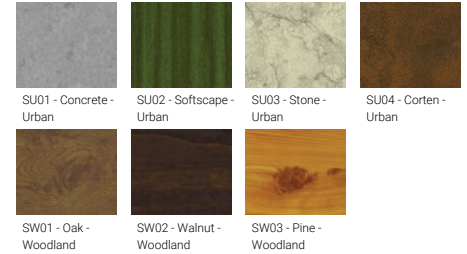

- Stainless steel fasteners in grade 304 with zinc flake coating (ZFC)
- Durable silicone rubber gasket
- White coated aluminium reflector on the top of luminaire
- Opal UV-stabilised polycarbonate diffuser

- Integral control gear
- FORREY luminaires with opal lens and colder than 3000K CCT do not meet the IDA certification requirements

**Optic**

G

**Product colour**

**Special finishes upon request**

**FORREY 27** (FOR-95051)

<b>Optic</b>	G
<b>Optic value</b>	360°
<b>CCT / CRI</b>	3000K CRI80, 4000K CRI80
<b>Dimming type</b>	On/Off, 1-10V, DALI
<b>Product colours</b>	Black, Dark Grey, White, Matt Silver, Bronze, Concrete - Urban, Softscape - Urban, Stone - Urban, Corten - Urban, Oak - Woodland, Walnut - Woodland, Pine - Woodland
<b>Weight</b>	15.0 kg
<b>Operating temperature</b>	-20 °C to 50 °C
<b>Through wiring</b>	Two cable entries for through wiring