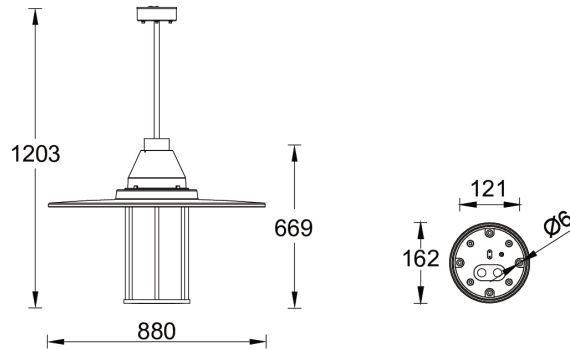

FORREY 27 (FOR-95051)

Technical information

Material	Aluminium
Light source	180 LED
Power	60 W
Lumen	4234 - 4553 lm
Efficacy	71 - 76 lm/W
Driver option	Integral control gear
Driver	Constant current (CC)
Input voltage	220-240 V 50/60 Hz

Optic	G
Optic value	360°
CCT / CRI	3000K CRI80, 4000K CRI80
Dimming type	On/Off, 1-10V, DALI
Product colours	Black, Dark Grey, White, Matt Silver, Bronze, Concrete - Urban, Softscape - Urban, Stone - Urban, Corten - Urban, Oak - Woodland, Walnut - Woodland, Pine - Woodland
Weight	15.0 kg
Operating temperature	-20 °C to 50 °C
Through wiring	Two cable entries for through wiring

Lens / Reflector / Optic	White coated aluminium reflector on the top of luminaire, Opal UV-stabilised polycarbonate diffuser
MacAdam Ellipse	3 SDCM
Lifetime L90B10 (hours)	> 23,000
Lifetime L80B10 (hours)	> 45,000
Lifetime L80B50 (hours)	> 49,000
Variants (On/Off, 1-10V, DALI)	Compatible with EN/ IEC 60598-2-22: Suitable for emergency installations as central supply, non-maintained (Z0)

FOR-95051