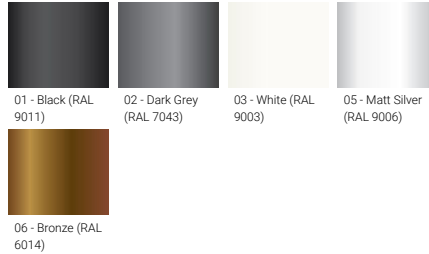

- Stainless steel fasteners in grade 304 with zinc flake coating (ZFC)
- Durable silicone rubber gasket
- White coated aluminium reflector on the top of luminaire
- Opal UV-stabilised polycarbonate diffuser

- Integral control gear
- FORREY luminaires with opal lens and colder than 3000K CCT do not meet the IDA certification requirements

**Optic**

G

**Product colour**

**Special finishes upon request**

**FORREY 27** (FOR-95051)