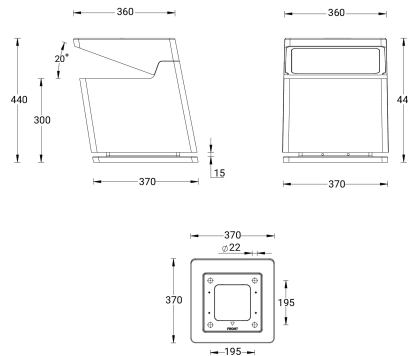

FRAME 1 (FRA-10001)

Technical information

Material	Aluminium
Light source	4 x 36 & 2 x 36 LED
Power	36 W
Lumen	461 - 479 lm
Efficacy	13 lm/W
Driver option	Integral control gear
Driver	Constant current (CC)

Input voltage	220-240 V 50/60 Hz
Optic	G
Optic value	360°
Optic (2nd)	G
Optic (2nd) value	72°
CCT / CRI	3000K CRI80, 4000K CRI80
Dimming type	On/Off, 1-10V, DALI

Product colours	Black, Dark Grey, White, Matt Silver, Bronze, Concrete - Urban, Softscape - Urban, Stone - Urban, Corten - Urban, Oak - Woodland, Walnut - Woodland, Pine - Woodland
Weight	27 kg
Operating temperature	-20 °C to 40 °C
Cable	One IP68 connector supplied with 0.2 m of 3x1.0 sqmm outdoor cable
Through wiring	Single cable entry
Lens / Reflector / Optic	Opal toughened glass
Variants (On/Off)	Compatible with EN/ IEC 60598-2-22: Suitable for emergency installations as central supply, non-maintained (Z0)

FRA-10001