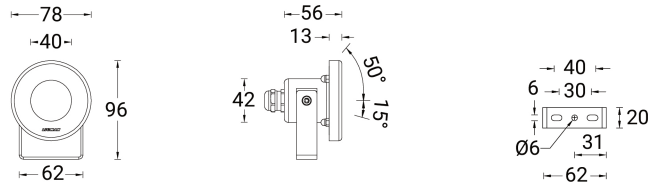

FUNEN 1 (FUN-50001)

Technical information

Material	Stainless Steel	Optic value	13°, 18°, 28°, 63°, 13°x42°	Operating temperature	-20 °C to 40 °C
Light source	1 LED	CCT / CRI	3000K CRI80, 4000K CRI80	Cable	One cable gland supplied with 2 m of 2x1.0 sqmm outdoor cable
Power	6 W	Bug	B0-U0-G0, B1-U0-G0	Through wiring	Single cable entry
Lumen	250 - 408 lm	ULR	0%	Lens / Reflector / Optic	Clear toughened glass
Efficacy	42 - 68 lm/W	ULOR	0%	MacAdam Ellipse	3 SDCM
Driver option	Remote driver (included)	CIE flux code n°3	100	Lifetime L90B10 (hours)	> 109,000
Driver	Constant current (CC)	Dimming type	On/Off, 1-10V	Lifetime L80B10 (hours)	> 109,000
Input voltage	350 mA, 12 VDC	Product colours	Stainless Steel	Lifetime L80B50 (hours)	> 109,000
Optic	N, M, W, VW, E	Weight	0.4 kg	Variants (On/Off, 1-10V)	Compatible with EN/ IEC 60598-2-22: Suitable for emergency installations as central supply, non-maintained (Z0)

FUN-50001