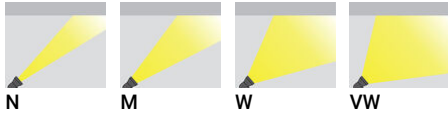

**FUNEN 1 (FUN-50001)****Product description**

Without remote box IP-rated - With remote driver -  
Constant current (CC) 350 mA

**Luminaire Structure**

- Stainless steel body in grade 316
- Single cable entry
- One cable gland supplied with 2 m of 2x1.0 sqmm outdoor cable
- Stainless steel fasteners in grade 316
- Durable silicone rubber gasket
- Clear toughened glass
- Remote driver (included)
- Remote box IP-rated is not included and is to be ordered separately for constant current (CC) products
- Luminaire must be submerged when operational
- Maximum depth 2 m
- Outdoor cable needs to be ordered with a specific length
- Maximum distance of the Remote DMX/RDM decoder is 8 m

**Optic****Product colour**

00 - Stainless Steel

**FUNEN 1 (FUN-50001)**

**Technical information**

<b>Material</b>	Stainless Steel	<b>Optic value</b>	13°, 18°, 28°, 63°, 13°x42°	<b>Operating temperature</b>	-20 °C to 40 °C
<b>Light source</b>	1 LED	<b>CCT / CRI</b>	3000K CRI80, 4000K CRI80	<b>Cable</b>	One cable gland supplied with 2 m of 2x1.0 sqmm outdoor cable
<b>Power</b>	6 W	<b>Bug</b>	B0-U0-G0, B1-U0-G0	<b>Through wiring</b>	Single cable entry
<b>Lumen</b>	250 - 408 lm	<b>ULR</b>	0%	<b>Lens / Reflector / Optic</b>	Clear toughened glass
<b>Efficacy</b>	42 - 68 lm/W	<b>ULOR</b>	0%	<b>MacAdam Ellipse</b>	3 SDCM
<b>Driver option</b>	Remote driver (included)	<b>CIE flux code n°3</b>	100	<b>Lifetime L90B10 (hours)</b>	> 109,000
<b>Driver</b>	Constant current (CC)	<b>Dimming type</b>	On/Off, 1-10V	<b>Lifetime L80B10 (hours)</b>	> 109,000
<b>Input voltage</b>	350 mA, 12 VDC	<b>Product colours</b>	Stainless Steel	<b>Lifetime L80B50 (hours)</b>	> 109,000
<b>Optic</b>	N, M, W, VW, E	<b>Weight</b>	0.4 kg	<b>Variants (On/Off, 1-10V)</b>	Compatible with EN/ IEC 60598-2-22: Suitable for emergency installations as central supply, non-maintained (Z0)