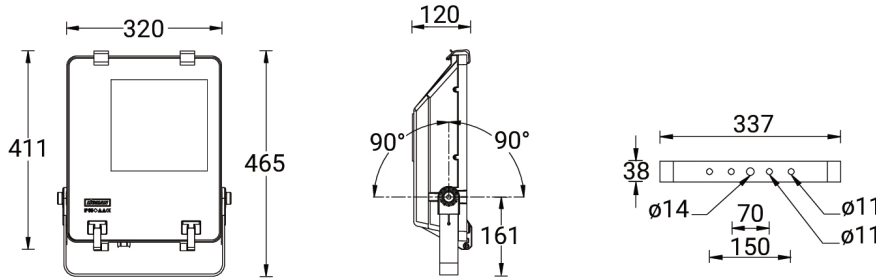

GANDALF 26 (GA-51089)

Technical information

Material	Aluminium
Light source	24 LED
Power	54 W
Lumen	5777 - 6666 lm
Efficacy	107 - 123 lm/W
Driver option	Integral control gear
Driver	Constant current (CC)
Input voltage	220-240 V 50/60 Hz
Optic	M, W, EW, T2, T3, T4

Optic value	30°, 52°, 108°, 144°x47°, 140°x71°, 100°x81°
CCT / CRI	3000K CRI80, 4000K CRI80
Bug	B1-U0-G1, B2-U0-G0, B2-U0-G2, B3-U0-G0, B3-U0-G1
ULR	0%
ULOR	0%
CIE flux code n°3	97, 98, 99
Dimming type	On/Off, 1-10V, DALI
Product colours	Black, Dark Grey, White, Matt Silver, Bronze, Concrete - Urban, Softscape - Urban, Stone - Urban, Corten - Urban, Oak - Woodland, Walnut - Woodland, Pine - Woodland
Weight	7.0 kg

Operating temperature	-20 °C to 40 °C
Cable	One IP68 connector supplied with 0.2 m of 3x1.0 sqmm outdoor cable
Through wiring	Single cable entry, through wiring upon request
Lens / Reflector / Optic	High-efficiency PMMA lens, Clear toughened glass
MacAdam Ellipse	3 SDCM
Lifetime L90B10 (hours)	> 120,000
Lifetime L80B10 (hours)	> 120,000
Lifetime L80B50 (hours)	> 120,000
Variants (On/Off, DALI)	Compatible with EN/ IEC 60598-2-22: Suitable for emergency installations as central supply, non-maintained (Z0)

GA-51089

Accessories