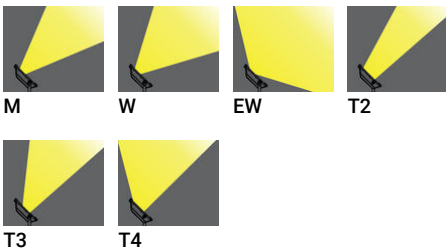

GANDALF 26 (GA-51089)

Luminaire Structure

- Die-cast aluminium housing
- Pre-treated before powder coating ensuring high corrosion resistance
- Single cable entry, through wiring upon request
- One IP68 connector supplied with 0.2 m of 3x1.0 sqmm outdoor cable

- Stainless steel fasteners in grade 304 with zinc flake coating (ZFC)
- Durable silicone rubber gasket
- High-efficiency PMMA lens
- Clear toughened glass

- Integral control gear
- Hot-dipped galvanised steel mounting bracket allows for ceiling, wall or surface mounting

Optic

Product colour

Special finishes upon request

GANDALF 26 (GA-51089)

Technical information

Material	Aluminium
Light source	24 LED
Power	54 W
Lumen	5777 - 6666 lm
Efficacy	107 - 123 lm/W
Driver option	Integral control gear
Driver	Constant current (CC)
Input voltage	220-240 V 50/60 Hz
Optic	M, W, EW, T2, T3, T4

Optic value	30°, 52°, 108°, 144°x47°, 140°x71°, 100°x81°
CCT / CRI	3000K CRI80, 4000K CRI80
Bug	B1-U0-G1, B2-U0-G0, B2-U0-G2, B3-U0-G0, B3-U0-G1
ULR	0%
ULOR	0%
CIE flux code n°3	97, 98, 99
Dimming type	On/Off, 1-10V, DALI
Product colours	Black, Dark Grey, White, Matt Silver, Bronze, Concrete - Urban, Softscape - Urban, Stone - Urban, Corten - Urban, Oak - Woodland, Walnut - Woodland, Pine - Woodland
Weight	7.0 kg