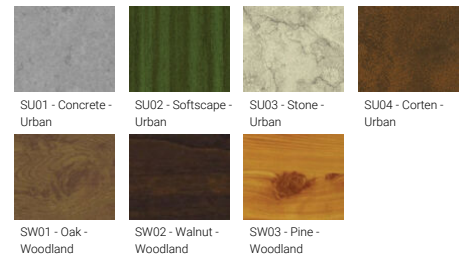

Special finishes upon request