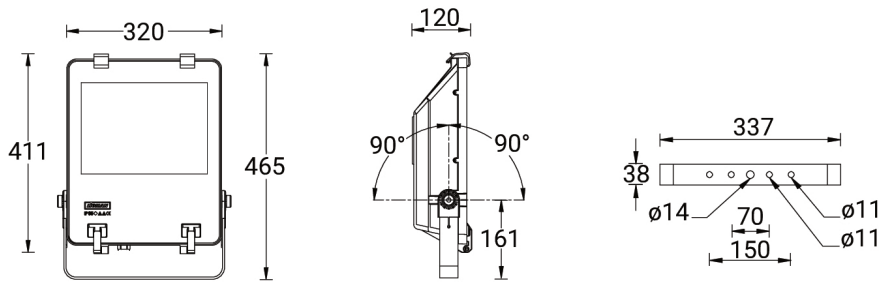

GANDALF 26 (GA-51113)

Technical information

Material	Aluminium	Optic value	11°, 26°, 52°, 66°, 101°x114°, 140°x47°, 138°x64°, 99°x77°	Operating temperature	-20 °C to 50 °C
Light source	2 x 24 LED	CCT / CRI	3000K CRI80, 4000K CRI80	Cable	One IP68 connector supplied with 0.2 m of 3x1.0 sqmm outdoor cable
Power	92 W	Bug	B1-U0-G1, B3-U0-G0, B4-U0-G0, B5-U0-G0	Through wiring	Single cable entry, through wiring upon request
Lumen	7838 - 10372 lm	ULR	0%	Lens / Reflector / Optic	High-efficiency PMMA lens, Clear toughened glass
Efficacy	85 - 113 lm/W	ULOR	0%	MacAdam Ellipse	3 SDCM
Driver option	Integral control gear	CIE flux code n°3	100, 97, 99	Lifetime L90B10 (hours)	> 120,000
Driver	Constant current (CC)	Dimming type	On/Off, 1-10V, DALI	Lifetime L80B10 (hours)	> 120,000
Input voltage	220-240 V 50/60 Hz		Black, Dark Grey, White, Matt Silver, Bronze, Concrete - Urban, Softscape - Urban, Stone - Urban, Corten - Urban, Oak - Woodland, Walnut - Woodland, Pine - Woodland	Lifetime L80B50 (hours)	> 120,000
Optic	N, M, W, VW, EW, T2, T3, T4	Product colours		Variants (On/Off, 1-10V, DALI)	Compatible with EN/ IEC 60598-2-22: Suitable for emergency installations as central supply, non-maintained (Z0)
		Weight	8 kg		

GA-51113

Accessories