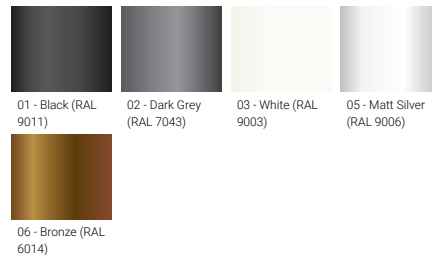

Optic

Product colour

Special finishes upon request

GANDALF 26 (GA-51113)

Technical information

Material	Aluminium	Optic value	11°, 26°, 52°, 66°, 101°x114°, 140°x47°, 138°x64°, 99°x77°	Operating temperature	-20 °C to 50 °C
Light source	2 x 24 LED	CCT / CRI	3000K CRI80, 4000K CRI80	Cable	One IP68 connector supplied with 0.2 m of 3x1.0 sqmm outdoor cable
Power	92 W	Bug	B1-U0-G1, B3-U0-G0, B4-U0-G0, B5-U0-G0	Through wiring	Single cable entry, through wiring upon request
Lumen	7838 - 10372 lm	ULR	0%	Lens / Reflector / Optic	High-efficiency PMMA lens, Clear toughened glass
Efficacy	85 - 113 lm/W	ULOR	0%	MacAdam Ellipse	3 SDCM
Driver option	Integral control gear	CIE flux code n°3	100, 97, 99	Lifetime L90B10 (hours)	> 120,000
Driver	Constant current (CC)	Dimming type	On/Off, 1-10V, DALI	Lifetime L80B10 (hours)	> 120,000
Input voltage	220-240 V 50/60 Hz		Black, Dark Grey, White, Matt Silver, Bronze, Concrete - Urban, Softscape - Urban, Stone - Urban, Corten - Urban, Oak - Woodland, Walnut - Woodland, Pine - Woodland	Lifetime L80B50 (hours)	> 120,000
Optic	N, M, W, VW, EW, T2, T3, T4	Product colours		Variants (On/Off, 1-10V, DALI)	Compatible with EN/ IEC 60598-2-22: Suitable for emergency installations as central supply, non-maintained (Z0)
		Weight	8 kg		