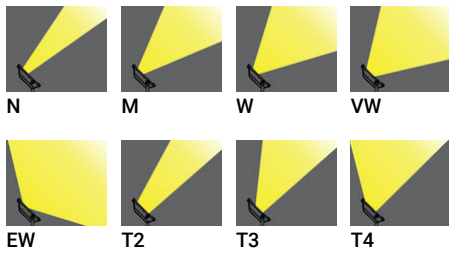

GANDALF 26 (GA-51113)

Luminaire Structure

- Die-cast aluminium housing
- Pre-treated before powder coating ensuring high corrosion resistance
- Single cable entry, through wiring upon request
- One IP68 connector supplied with 0.2 m of 3x1.0 sqmm outdoor cable

- Stainless steel fasteners in grade 304 with zinc flake coating (ZFC)
- Durable silicone rubber gasket
- High-efficiency PMMA lens
- Clear toughened glass

- Integral control gear
- Hot-dipped galvanised steel mounting bracket allows for ceiling, wall or surface mounting

Optic

Product colour

Special finishes upon request

GANDALF 26 (GA-51113)

Technical information

Material	Aluminium	Optic value	11°, 26°, 52°, 66°, 101°x114°, 140°x47°, 138°x64°, 99°x77°	Operating temperature	-20 °C to 50 °C
Light source	2 x 24 LED	CCT / CRI	3000K CRI80, 4000K CRI80	Cable	One IP68 connector supplied with 0.2 m of 3x1.0 sqmm outdoor cable
Power	92 W	Bug	B1-U0-G1, B3-U0-G0, B4-U0-G0, B5-U0-G0	Through wiring	Single cable entry, through wiring upon request
Lumen	7838 - 10372 lm	ULR	0%	Lens / Reflector / Optic	High-efficiency PMMA lens, Clear toughened glass
Efficacy	85 - 113 lm/W	ULOR	0%	MacAdam Ellipse	3 SDCM
Driver option	Integral control gear	CIE flux code n°3	100, 97, 99	Lifetime L90B10 (hours)	> 120,000
Driver	Constant current (CC)	Dimming type	On/Off, 1-10V, DALI	Lifetime L80B10 (hours)	> 120,000
Input voltage	220-240 V 50/60 Hz		Black, Dark Grey, White, Matt Silver, Bronze, Concrete - Urban, Softscape - Urban, Stone - Urban, Corten - Urban, Oak - Woodland, Walnut - Woodland, Pine - Woodland	Lifetime L80B50 (hours)	> 120,000
Optic	N, M, W, VW, EW, T2, T3, T4	Product colours		Variants (On/Off, 1-10V, DALI)	Compatible with EN/ IEC 60598-2-22: Suitable for emergency installations as central supply, non-maintained (Z0)
		Weight	8 kg		