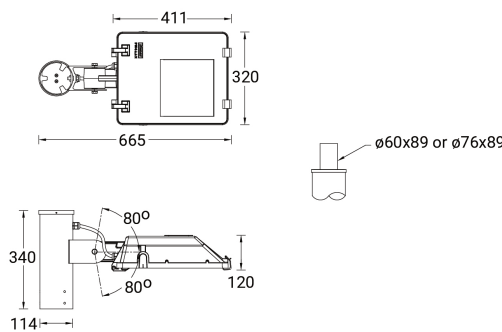

GANDALF 24 (GA-90241)

Technical information

Material	Aluminium
Light source	24 LED
Power	37 W
Lumen	4533 - 5207 lm
Efficacy	123 - 141 lm/W
Driver option	Integral control gear
Driver	Constant current (CC)
Input voltage	220-240 V 50/60 Hz
Optic	M, W, EW, T2, T3, T4, ME

Optic value	30°, 52°, 108°, 140°x32°, 143°x63°, 100°x81°, 147°x42°
CCT / CRI	3000K CRI80, 4000K CRI80
Bug	B1-U0-G1, B2-U0-G0, B3-U0-G0, B3-U0-G1
ULR	0%
ULOR	0%
CIE flux code n°3	97, 98, 99
Dimming type	On/Off, 1-10V, DALI
Product colours	Black, Dark Grey, White, Matt Silver, Bronze, Concrete - Urban, Softscape - Urban, Stone - Urban, Corten - Urban, Oak - Woodland, Walnut - Woodland, Pine - Woodland
Weight	9.7 kg

Operating temperature	-20 °C to 40 °C
Cable	One cable gland supplied with 0.5 m of 3x1.0 sqmm outdoor cable
Through wiring	Single cable entry
Lens / Reflector / Optic	Clear toughened glass, High-efficiency polycarbonate lens
MacAdam Ellipse	3 SDCM
Lifetime L90B10 (hours)	> 90,000
Lifetime L80B10 (hours)	> 90,000
Lifetime L80B50 (hours)	> 90,000
Variants (1-10V, DALI)	Compatible with EN/ IEC 60598-2-22: Suitable for emergency installations as central supply, non-maintained (Z0)

GA-90241