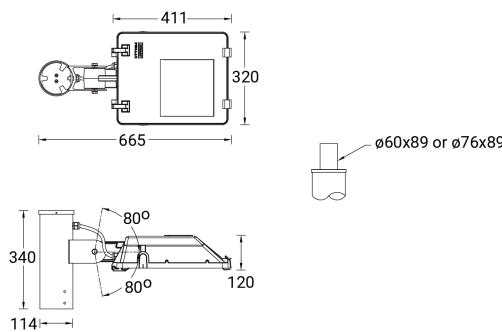

GANDALF 24 (GA-90242)

Technical information

Material	Aluminium
Light source	24 LED
Power	54 W
Lumen	5777 - 6666 lm
Efficacy	107 - 123 lm/W
Driver option	Integral control gear
Driver	Constant current (CC)
Input voltage	220-240 V 50/60 Hz
Optic	M, W, EW, T2, T3, T4

Optic value	30°, 52°, 108°, 144°x47°, 140°x71°, 100°x81°
CCT / CRI	3000K CRI80, 4000K CRI80
Bug	B1-U0-G1, B2-U0-G0, B2-U0-G2, B3-U0-G0, B3-U0-G1
ULR	0%
ULOR	0%
CIE flux code n°3	97, 98, 99
Dimming type	On/Off, 1-10V, DALI
Product colours	Black, Dark Grey, White, Matt Silver, Bronze, Concrete - Urban, Softscape - Urban, Stone - Urban, Corten - Urban, Oak - Woodland, Walnut - Woodland, Pine - Woodland
Weight	9.7 kg

Operating temperature	-20 °C to 40 °C
Cable	One cable gland supplied with 0.5 m of 3x1.0 sqmm outdoor cable
Through wiring	Single cable entry
Lens / Reflector / Optic	Clear toughened glass, High-efficiency polycarbonate lens
MacAdam Ellipse	3 SDCM
Lifetime L90B10 (hours)	> 120,000
Lifetime L80B10 (hours)	> 120,000
Lifetime L80B50 (hours)	> 120,000
Variants (On/Off, 1-10V, DALI)	Compatible with EN/ IEC 60598-2-22: Suitable for emergency installations as central supply, non-maintained (ZO)

GA-90242