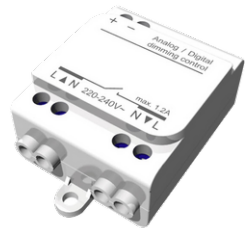

**GAVLE 1** (GAV-80001)**Product description**

Down - 70x90 mm - 500 mm

**Luminaire Structure**

- Integral control gear for On/Off (-ND), DALI (-DA).  
Remote driver is included for 1-10V (-DI)

**Optic**

0

SU04 - Corten - Urban

SW01 - Oak - Woodland

SW02 - Walnut - Woodland

SW03 - Pine - Woodland

**GAVLE 1 (GAV-80001)**

**Technical information**

<b>Material</b>	Aluminium	<b>Input voltage</b>	220-240 V 50/60 Hz	<b>CIE flux code n°3</b>	96	
<b>Light source</b>	192 LED	<b>Optic</b>	0	<b>Dimming type</b>	On/Off, 1-10V, DALI	
<b>Power</b>	26 W	<b>Optic value</b>	102°	<b>Product colours</b>	Black, White, Matt Silver, Concrete - Urban, Softscape - Urban, Stone - Urban, Corten - Urban, Oak - Woodland, Walnut - Woodland, Pine - Woodland	
<b>Lumen</b>	2352 - 2455 lm	<b>CCT / CRI</b>	3000K CRI80, 4000K CRI80		<b>Weight</b>	3.7 kg
<b>Efficacy</b>	90 - 94 lm/W	<b>Bug</b>	B1-U1-G1		<b>Operating temperature</b>	-20 °C to 40 °C
<b>Driver option</b>	Integral control gear for On/Off (-ND), DALI (-DA). Remote driver is included for 1-10V (-DI)	<b>ULR</b>	0%	<b>Variants (On/Off, 1-10V, DALI)</b>	Compatible with EN/ IEC 60598-2-22: Suitable for emergency installations as central supply, non-maintained (Z0)	
<b>Driver</b>	Constant current (CC)	<b>ULOR</b>	0%			

**Accessories**

Xpress wireless switch  
**A90591**

Wireless bluetooth converter  
**A90291**

DALI Control System  
**Control-DALI**