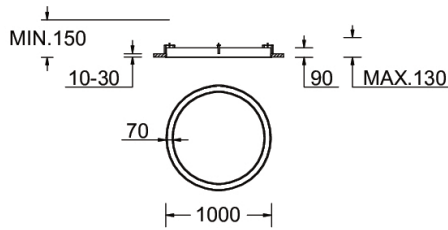

GAVLE 1 (GAV-80011)

Technical information

Material	Aluminium
Light source	384 LED
Power	49 W
Lumen	4780 - 4989 lm
Efficacy	98 - 102 lm/W
Driver option	Integral control gear for On/Off (-ND), DALI (-DA). Remote driver is included for 1-10V (-DI)
Driver	Constant current (CC)

Input voltage	220-240 V 50/60 Hz
Optic	0
Optic value	101°
CCT / CRI	3000K CRI80, 4000K CRI80
Bug	B2-U1-G1
ULR	0%
ULOR	0%

CIE flux code n°3	96
Dimming type	On/Off, 1-10V, DALI
Product colours	Black, White, Matt Silver, Concrete - Urban, Softscape - Urban, Stone - Urban, Corten - Urban, Oak - Woodland, Walnut - Woodland, Pine - Woodland
Weight	7.3 kg
Operating temperature	-20 °C to 40 °C
Variants (On/Off, 1-10V, DALI)	Compatible with EN/ IEC 60598-2-22: Suitable for emergency installations as central supply, non-maintained (Z0)

GAV-80011