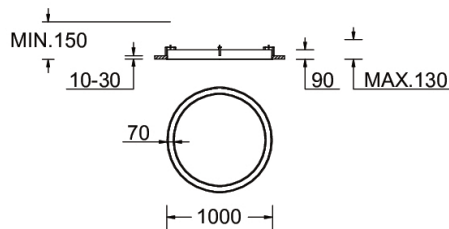

GAVLE 1 (GAV-80013)

Technical information

Material	Aluminium	Driver	Constant current (CC)	Product colours	Black, White, Matt Silver, Concrete - Urban, Softscape - Urban, Stone - Urban, Corten - Urban, Oak - Woodland, Walnut - Woodland, Pine - Woodland
Light source	960 LED	Input voltage	220-240 V 50/60 Hz	Weight	8.9 kg
Power	53 W	Optic	0	Operating temperature	-20 °C to 40 °C
Lumen	1746 lm	Optic value	102°	Variants (Bluetooth)	Compatible with EN/ IEC 60598-2-22: Suitable for emergency installations as central supply, non-maintained (Z0)
Efficacy	33 lm/W	CCT / CRI	RGBW30, RGBW40		
Driver option	Integral control gear	Dimming type	Bluetooth		

GAV-80013