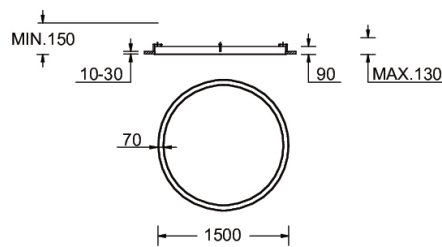

GAVLE 1 (GAV-80021)

Technical information

Material	Aluminium
Light source	576 LED
Power	73 W
Lumen	7339 - 7661 lm
Efficacy	101 - 105 lm/W
Driver option	Integral control gear for On/Off (-ND), DALI (-DA). Remote driver is included for 1-10V (-DI)
Driver	Constant current (CC)

Input voltage	220-240 V 50/60 Hz
Optic	0
Optic value	102°
CCT / CRI	3000K CRI80, 4000K CRI80
Bug	B3-U1-G1
ULR	0%
ULOR	0%

CIE flux code n°3	96
Dimming type	On/Off, 1-10V, DALI
Product colours	Black, White, Matt Silver, Concrete - Urban, Softscape - Urban, Stone - Urban, Corten - Urban, Oak - Woodland, Walnut - Woodland, Pine - Woodland
Weight	12.1 kg
Operating temperature	-20 °C to 40 °C
Variants (1-10V, DALI)	Compatible with EN/ IEC 60598-2-22: Suitable for emergency installations as central supply, non-maintained (Z0)

GAV-80021