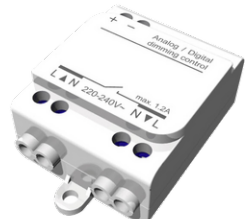

**GAVLE 1 (GAV-80021)**

**Technical information**

<b>Material</b>	Aluminium
<b>Light source</b>	576 LED
<b>Power</b>	73 W
<b>Lumen</b>	7339 - 7661 lm
<b>Efficacy</b>	101 - 105 lm/W
<b>Driver option</b>	Integral control gear for On/Off (-ND), DALI (-DA). Remote driver is included for 1-10V (-DI)
<b>Driver</b>	Constant current (CC)

<b>Input voltage</b>	220-240 V 50/60 Hz
<b>Optic</b>	0
<b>Optic value</b>	102°
<b>CCT / CRI</b>	3000K CRI80, 4000K CRI80
<b>Bug</b>	B3-U1-G1
<b>ULR</b>	0%
<b>ULOR</b>	0%

<b>CIE flux code n°3</b>	96
<b>Dimming type</b>	On/Off, 1-10V, DALI
<b>Product colours</b>	Black, White, Matt Silver, Concrete - Urban, Softscape - Urban, Stone - Urban, Corten - Urban, Oak - Woodland, Walnut - Woodland, Pine - Woodland
<b>Weight</b>	12.1 kg
<b>Operating temperature</b>	-20 °C to 40 °C
<b>Variants (1-10V, DALI)</b>	Compatible with EN/ IEC 60598-2-22: Suitable for emergency installations as central supply, non-maintained (Z0)

GAV-80021

**Accessories**

Xpress wireless switch  
**A90591**

Wireless bluetooth converter  
**A90291**

DALI Control System  
**Control-DALI**