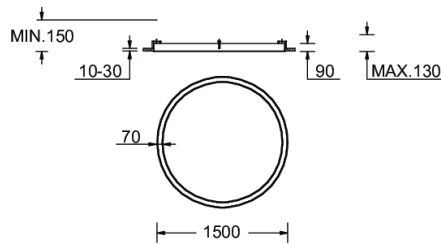

GAVLE 1 (GAV-80023)

Technical information

Material	Aluminium	Driver	Constant current (CC)	Product colours	Black, White, Matt Silver, Concrete - Urban, Softscape - Urban, Stone - Urban, Corten - Urban, Oak - Woodland, Walnut - Woodland, Pine - Woodland
Light source	1536 LED	Input voltage	220-240 V 50/60 Hz	Weight	11.5 kg
Power	86 W	Optic	0	Operating temperature	-20 °C to 40 °C
Lumen	2681 lm	Optic value	102°	Variants (Bluetooth)	Compatible with EN/ IEC 60598-2-22: Suitable for emergency installations as central supply, non-maintained (Z0)
Efficacy	31 lm/W	CCT / CRI	RGBW30, RGBW40		
Driver option	Integral control gear	Dimming type	Bluetooth		

GAV-80023