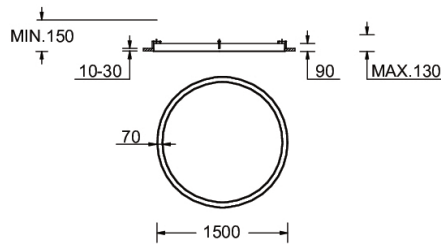

GAVLE 1 (GAV-80024)

Technical information

Material	Aluminium
Light source	1536 LED
Power	86 W
Lumen	2681 lm
Efficacy	31 lm/W
Driver option	Remote driver (included)

Driver	Constant current (CC)
Input voltage	200 mA,
Optic	0
Optic value	102°
CCT / CRI	RGBW30, RGBW40
Dimming type	DMX, DMX/RDM

Product colours	Black, White, Matt Silver, Concrete - Urban, Softscape - Urban, Stone - Urban, Corten - Urban, Oak - Woodland, Walnut - Woodland, Pine - Woodland
Weight	11.5 kg
Operating temperature	-20 °C to 40 °C
Variants (DMX/RDM)	Compatible with EN/ IEC 60598-2-22: Suitable for emergency installations as central supply, non-maintained (Z0)

GAV-80024