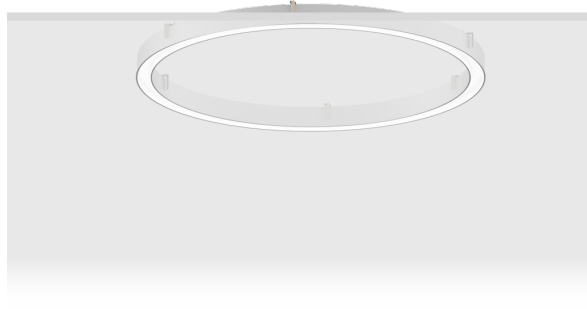

GAVLE 1 (GAV-80024)

Product description

Down - 70x90 mm - 1500 mm - RGBW DMX

Luminaire Structure

- Extruded aluminium bended profile with powder coating
- Stainless steel fasteners in grade 316
- Stainless steel brackets and screws for mounting
- Opal PMMA diffuser (UGR <19) for glare control