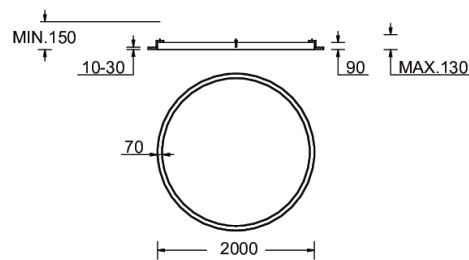

GAVLE 1 (GAV-80034)

Technical information

Material	Aluminium	Driver	Constant current (CC)	Product colours	Black, White, Matt Silver, Concrete - Urban, Softscape - Urban, Stone - Urban, Corten - Urban, Oak - Woodland, Walnut - Woodland, Pine - Woodland
Light source	1920 LED	Input voltage	400 mA,	Weight	16.0 kg
Power	108 W	Optic	0	Operating temperature	-20 °C to 40 °C
Lumen	3506 lm	Optic value	102°	Variants (DMX/RDM)	Compatible with EN/ IEC 60598-2-22: Suitable for emergency installations as central supply, non-maintained (Z0)
Efficacy	32 lm/W	CCT / CRI	RGBW30, RGBW40		
Driver option	Remote driver (included)	Dimming type	DMX, DMX/RDM		

GAV-80034