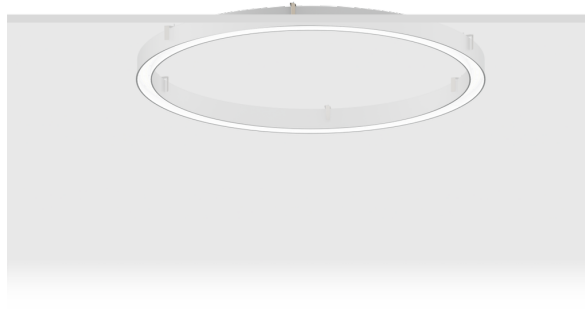

GAVLE 1 (GAV-80034)

Product description

Down - 70x90 mm - 2000 mm - RGBW DMX

Luminaire Structure

- Extruded aluminium bended profile with powder coating
- Stainless steel fasteners in grade 316
- Stainless steel brackets and screws for mounting
- Opal PMMA diffuser (UGR <19) for glare control

Material	Aluminium	Driver	Constant current (CC)	Product colours	Black, White, Matt Silver, Concrete - Urban, Softscape - Urban, Stone - Urban, Corten - Urban, Oak - Woodland, Walnut - Woodland, Pine - Woodland
Light source	1920 LED	Input voltage	400 mA,	Weight	16.0 kg
Power	108 W	Optic	0	Operating temperature	-20 °C to 40 °C
Lumen	3506 lm	Optic value	102°	Variants (DMX/RDM)	Compatible with EN/ IEC 60598-2-22: Suitable for emergency installations as central supply, non-maintained (Z0)
Efficacy	32 lm/W	CCT / CRI	RGBW30, RGBW40		
Driver option	Remote driver (included)	Dimming type	DMX, DMX/RDM		