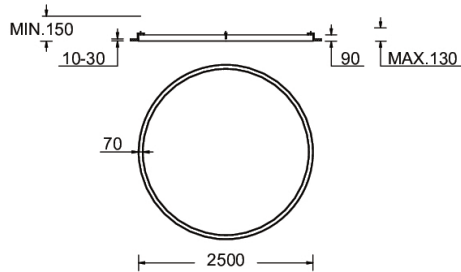

GAVLE 1 (GAV-80043)

Technical information

Material	Aluminium
Light source	2688 LED
Power	148 W
Lumen	4447 lm
Efficacy	30 lm/W
Driver option	Integral control gear
Driver	Constant current (CC)

Input voltage	220-240 V 50/60 Hz
Optic	0
Optic value	102°
CCT / CRI	RGBW30, RGBW40
Dimming type	Bluetooth
Product colours	Black, White, Matt Silver, Concrete - Urban, Softscape - Urban, Stone - Urban, Corten - Urban, Oak - Woodland, Walnut - Woodland, Pine - Woodland
Weight	21.4 kg

Operating temperature	-20 °C to 40 °C
MacAdam Ellipse	3 SDCM
Lifetime L90B10 (hours)	> 23,000
Lifetime L80B10 (hours)	> 45,000
Lifetime L80B50 (hours)	> 49,000
Variants (Bluetooth)	Compatible with EN/ IEC 60598-2-22: Suitable for emergency installations as central supply, non- maintained (Z0)

GAV-80043