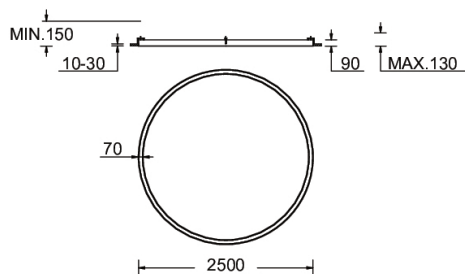

GAVLE 1 (GAV-80044)

Technical information

Material	Aluminium	Driver	Constant current (CC)	Product colours	Black, White, Matt Silver, Concrete - Urban, Softscape - Urban, Stone - Urban, Corten - Urban, Oak - Woodland, Walnut - Woodland, Pine - Woodland
Light source	2688 LED	Input voltage	200 mA,	Weight	21.4 kg
Power	148 W	Optic	0	Operating temperature	-20 °C to 40 °C
Lumen	4447 lm	Optic value	102°	Variants (DMX/RDM)	Compatible with EN/ IEC 60598-2-22: Suitable for emergency installations as central supply, non-maintained (Z0)
Efficacy	30 lm/W	CCT / CRI	RGBW30, RGBW40		
Driver option	Remote driver (included)	Dimming type	DMX, DMX/RDM		

GAV-80044