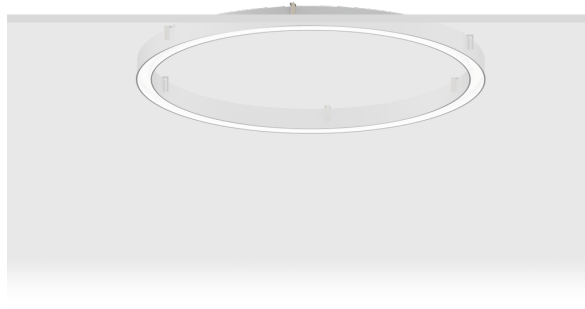

**GAVLE 1 (GAV-80044)**

**Product description**

Down - 70x90 mm - 2500 mm - RGBW DMX

**Luminaire Structure**

- Extruded aluminium bended profile with powder coating
- Stainless steel fasteners in grade 316
- Stainless steel brackets and screws for mounting
- Opal PMMA diffuser (UGR <19) for glare control