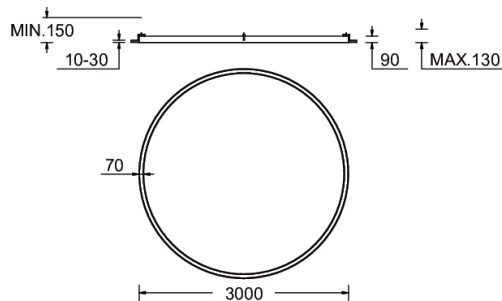

GAVLE 1 (GAV-80051)

Technical information

Material	Aluminium
Light source	1152 LED
Power	147 W
Lumen	13216 - 13795 lm
Efficacy	90 - 94 lm/W
Driver option	Integral control gear for On/Off (-ND), DALI (-DA). Remote driver is included for 1-10V (-DI)
Driver	Constant current (CC)

Input voltage	220-240 V 50/60 Hz
Optic	0
Optic value	102°
CCT / CRI	3000K CRI80, 4000K CRI80
Bug	B3-U1-G2
ULR	0%
ULOR	0%

CIE flux code n°3	96
Dimming type	On/Off, 1-10V, DALI
Product colours	Black, White, Matt Silver, Concrete - Urban, Softscape - Urban, Stone - Urban, Corten - Urban, Oak - Woodland, Walnut - Woodland, Pine - Woodland
Weight	27.2 kg
Operating temperature	-20 °C to 40 °C
Variants (On/Off, 1-10V, DALI)	Compatible with EN/ IEC 60598-2-22: Suitable for emergency installations as central supply, non-maintained (Z0)

GAV-80051