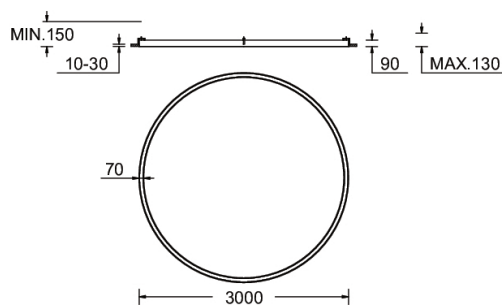

GAVLE 1 (GAV-80053)

Technical information

Material	Aluminium	Driver	Constant current (CC)	Product colours	Black, White, Matt Silver, Concrete - Urban, Softscape - Urban, Stone - Urban, Corten - Urban, Oak - Woodland, Walnut - Woodland, Pine - Woodland
Light source	3072 LED	Input voltage	220-240 V 50/60 Hz	Weight	35.7 kg
Power	168 W	Optic	0	Operating temperature	-20 °C to 40 °C
Lumen	4828 lm	Optic value	102°	Variants (Bluetooth)	Compatible with EN/ IEC 60598-2-22: Suitable for emergency installations as central supply, non-maintained (Z0)
Efficacy	29 lm/W	CCT / CRI	RGBW30, RGBW40		
Driver option	Integral control gear	Dimming type	Bluetooth		

GAV-80053