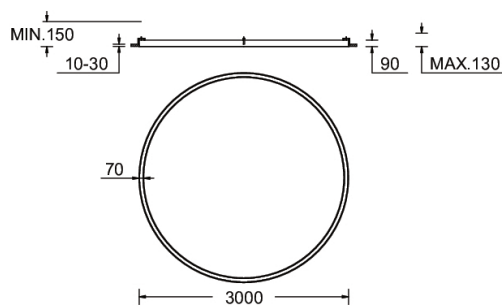

GAVLE 1 (GAV-80054)

Technical information

Material	Aluminium	Driver	Constant current (CC)	Product colours	Black, White, Matt Silver, Concrete - Urban, Softscape - Urban, Stone - Urban, Corten - Urban, Oak - Woodland, Walnut - Woodland, Pine - Woodland
Light source	3072 LED	Input voltage	200 mA,	Weight	35.7 kg
Power	168 W	Optic	0	Operating temperature	-20 °C to 40 °C
Lumen	4828 lm	Optic value	102°	Variants (DMX/RDM)	Compatible with EN/ IEC 60598-2-22: Suitable for emergency installations as central supply, non-maintained (Z0)
Efficacy	29 lm/W	CCT / CRI	RGBW30, RGBW40		
Driver option	Remote driver (included)	Dimming type	DMX, DMX/RDM		

GAV-80054