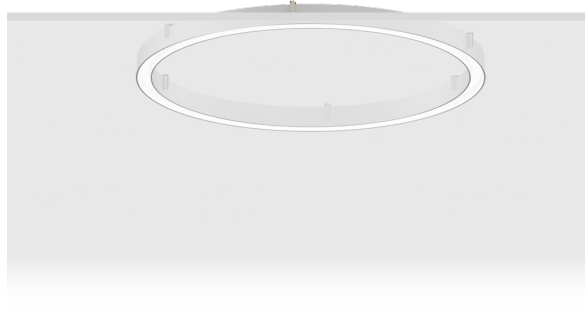

GAVLE 1 (GAV-80054)

Product description

Down - 70x90 mm - 3000 mm - RGBW DMX

Luminaire Structure

- Extruded aluminium bended profile with powder coating
- Stainless steel fasteners in grade 316
- Stainless steel brackets and screws for mounting
- Opal PMMA diffuser (UGR <19) for glare control
- Up and down light distribution options
- Passive thermal management
- Integral control gear
- Remote driver is included for dimming type: 1-10V (-DI) for GAV-80001, GAV-80011, GAV-80021, GAV-80031, GAV-80041, GAV-80051, GAV-80061, GAV-80071
- Wireless control available through Bluetooth connection
- Daylight and occupancy sensor options

Optic

0

Product colour

01 - Black (RAL 9011) 03 - White (RAL 9003) 05 - Matt Silver (RAL 9006)

Special finishes upon request

SU01 - Concrete - Urban SU02 - Softscape - Urban SU03 - Stone - Urban SU04 - Corten - Urban

SW01 - Oak - Woodland SW02 - Walnut - Woodland SW03 - Pine - Woodland

GAVLE 1 (GAV-80054)

Technical information

Material	Aluminium	Driver	Constant current (CC)	Product colours	Black, White, Matt Silver, Concrete - Urban, Softscape - Urban, Stone - Urban, Corten - Urban, Oak - Woodland, Walnut - Woodland, Pine - Woodland
Light source	3072 LED	Input voltage	200 mA,	Weight	35.7 kg
Power	168 W	Optic	0	Operating temperature	-20 °C to 40 °C
Lumen	4828 lm	Optic value	102°	Variants (DMX/RDM)	Compatible with EN/ IEC 60598-2-22: Suitable for emergency installations as central supply, non-maintained (Z0)
Efficacy	29 lm/W	CCT / CRI	RGBW30, RGBW40		
Driver option	Remote driver (included)	Dimming type	DMX, DMX/RDM		