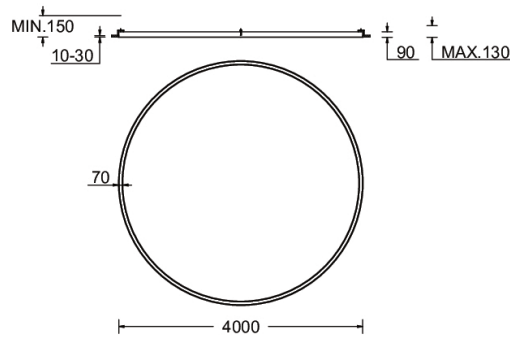

GAVLE 1 (GAV-80061)

Technical information

Material	Aluminium
Light source	1536 LED
Power	206 W
Lumen	20187 - 21072 lm
Efficacy	98 - 102 lm/W
Driver option	Integral control gear for On/Off (-ND), DALI (-DA). Remote driver is included for 1-10V (-DI)
Driver	Constant current (CC)

Input voltage	220-240 V 50/60 Hz
Optic	0
Optic value	102°
CCT / CRI	3000K CRI80, 4000K CRI80
Bug	B4-U1-G2
ULR	0%
ULOR	0%

CIE flux code n°3	96
Dimming type	On/Off, 1-10V, DALI
Product colours	Black, White, Matt Silver, Concrete - Urban, Softscape - Urban, Stone - Urban, Corten - Urban, Oak - Woodland, Walnut - Woodland, Pine - Woodland
Weight	35.6 kg
Operating temperature	-20 °C to 40 °C
Variants (1-10V, DALI)	Compatible with EN/ IEC 60598-2-22: Suitable for emergency installations as central supply, non-maintained (Z0)

GAV-80061