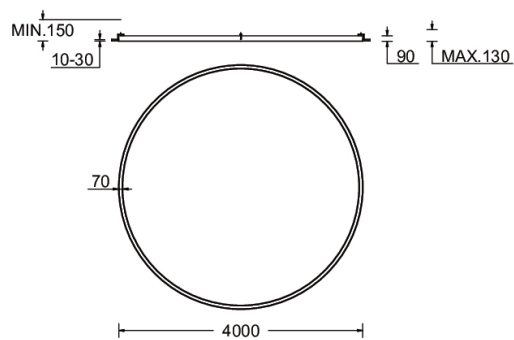

GAVLE 1 (GAV-80063)

Technical information

Material	Aluminium	Driver	Constant current (CC)	Product colours	Black, White, Matt Silver, Concrete - Urban, Softscape - Urban, Stone - Urban, Corten - Urban, Oak - Woodland, Walnut - Woodland, Pine - Woodland
Light source	3840 LED	Input voltage	220-240 V 50/60 Hz	Weight	24.6 kg
Power	216 W	Optic	0	Operating temperature	-20 °C to 40 °C
Lumen	7375 lm	Optic value	102°	Variants (Bluetooth)	Compatible with EN/ IEC 60598-2-22: Suitable for emergency installations as central supply, non-maintained (Z0)
Efficacy	34 lm/W	CCT / CRI	RGBW30, RGBW40		
Driver option	Integral control gear	Dimming type	Bluetooth		

GAV-80063