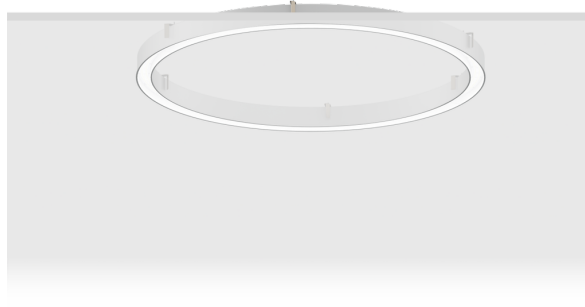

GAVLE 1 (GAV-80064)

Product description

Down - 70x90 mm - 4000 mm - RGBW DMX

Luminaire Structure

- Extruded aluminium bended profile with powder coating
- Stainless steel fasteners in grade 316
- Stainless steel brackets and screws for mounting
- Opal PMMA diffuser (UGR <19) for glare control

Material	Aluminium	Driver	Constant current (CC)	Product colours	Black, White, Matt Silver, Concrete - Urban, Softscape - Urban, Stone - Urban, Corten - Urban, Oak - Woodland, Walnut - Woodland, Pine - Woodland
Light source	3840 LED	Input voltage	200 mA,	Weight	24.6 kg
Power	216 W	Optic	0	Operating temperature	-20 °C to 40 °C
Lumen	7375 lm	Optic value	102°	Variants (DMX/RDM)	Compatible with EN/ IEC 60598-2-22: Suitable for emergency installations as central supply, non-maintained (Z0)
Efficacy	34 lm/W	CCT / CRI	RGBW30, RGBW40		
Driver option	Remote driver (included)	Dimming type	DMX, DMX/RDM		