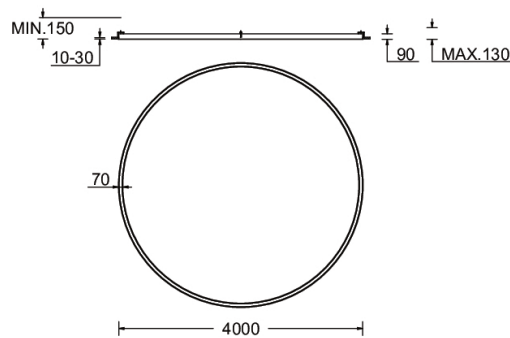

GAVLE 1 (GAV-80064)

Technical information

Material	Aluminium	Driver	Constant current (CC)	Product colours	Black, White, Matt Silver, Concrete - Urban, Softscape - Urban, Stone - Urban, Corten - Urban, Oak - Woodland, Walnut - Woodland, Pine - Woodland
Light source	3840 LED	Input voltage	200 mA,	Weight	24.6 kg
Power	216 W	Optic	0	Operating temperature	-20 °C to 40 °C
Lumen	7375 lm	Optic value	102°	Variants (DMX/RDM)	Compatible with EN/ IEC 60598-2-22: Suitable for emergency installations as central supply, non-maintained (Z0)
Efficacy	34 lm/W	CCT / CRI	RGBW30, RGBW40		
Driver option	Remote driver (included)	Dimming type	DMX, DMX/RDM		

GAV-80064