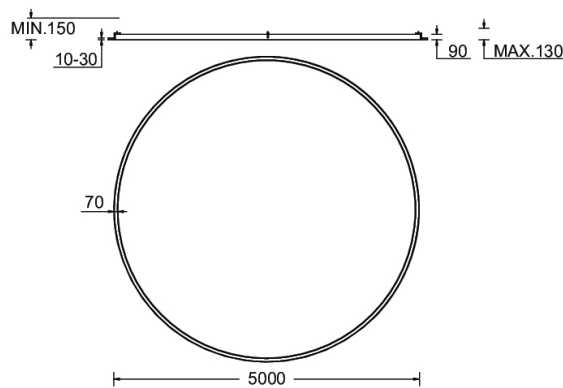

GAVLE 1 (GAV-80073)

Technical information

Material	Aluminium	Driver	Constant current (CC)	Product colours	Black, White, Matt Silver, Concrete - Urban, Softscape - Urban, Stone - Urban, Corten - Urban, Oak - Woodland, Walnut - Woodland, Pine - Woodland
Light source	5376 LED	Input voltage	220-240 V 50/60 Hz	Weight	40.2 kg
Power	296 W	Optic	0	Operating temperature	-20 °C to 40 °C
Lumen	8682 lm	Optic value	102°	Variants (Bluetooth)	Compatible with EN/ IEC 60598-2-22: Suitable for emergency installations as central supply, non-maintained (Z0)
Efficacy	29 lm/W	CCT / CRI	RGBW30, RGBW40		
Driver option	Integral control gear	Dimming type	Bluetooth		

GAV-80073