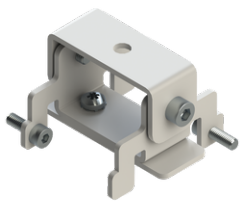

GAVLE 3 (GAV-80102)**Product description**

Down - 60x90 mm - 500 mm - TW

**Luminaire Structure**

- Integral control gear

Optic

0

Product colour01 - Black (RAL
9011)03 - White (RAL
9003)05 - Matt Silver
(RAL 9006)**Special finishes upon request**SU01 - Concrete -
UrbanSU02 - Softscape -
UrbanSU03 - Stone -
UrbanSU04 - Corten -
UrbanSW01 - Oak -
WoodlandSW02 - Walnut -
WoodlandSW03 - Pine -
Woodland

GAVLE 3 (GAV-80102)

Technical information

Material	Aluminium
Light source	288 LED
Power	26 W
Lumen	2455 lm
Efficacy	94 lm/W
Driver option	Integral control gear

Driver	Constant current (CC)
Input voltage	220-240 V 50/60 Hz
Optic	0
Optic value	102°
CCT / CRI	TW (2700K - 6500K)
Dimming type	DALI

Accessories

Ceiling-mounting bracket (40 mm profile)
A81381

Wireless bluetooth converter
A90291

Xpress wireless switch
A90591

DALI Control System
Control-DALI