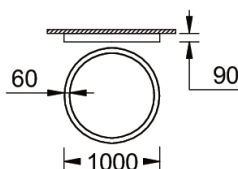

GAVLE 3 (GAV-80114)

Technical information

Material	Aluminium	Driver	Constant current (CC)	Product colours	Black, White, Matt Silver, Concrete - Urban, Softscape - Urban, Stone - Urban, Corten - Urban, Oak - Woodland, Walnut - Woodland, Pine - Woodland
Light source	960 LED	Input voltage	400 mA,	Weight	6.9 kg
Power	53 W	Optic	0	Operating temperature	-20 °C to 40 °C
Lumen	1746 lm	Optic value	102°	Variants (DMX/RDM)	Compatible with EN/ IEC 60598-2-22: Suitable for emergency installations as central supply, non-maintained (Z0)
Efficacy	33 lm/W	CCT / CRI	RGBW30, RGBW40		
Driver option	Remote driver (included)	Dimming type	DMX, DMX/RDM		

GAV-80114