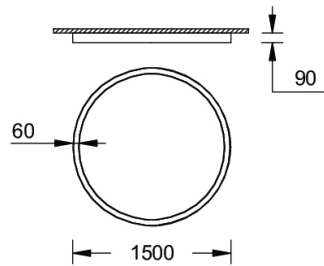

GAVLE 3 (GAV-80122)

Technical information

Material	Aluminium	Driver	Constant current (CC)	Product colours	Black, White, Matt Silver, Concrete - Urban, Softscape - Urban, Stone - Urban, Corten - Urban, Oak - Woodland, Walnut - Woodland, Pine - Woodland	
Light source	1152 LED	Input voltage	220-240 V 50/60 Hz		Weight	11.8 kg
Power	73 W	Optic	0	Operating temperature	-20 °C to 40 °C	
Lumen	7661 lm	Optic value	102°	Variants (DALI)	Compatible with EN/ IEC 60598-2-22: Suitable for emergency installations as central supply, non-maintained (Z0)	
Efficacy	105 lm/W	CCT / CRI	TW (2700K - 6500K)			
Driver option	Integral control gear	Dimming type	DALI			

GAV-80122