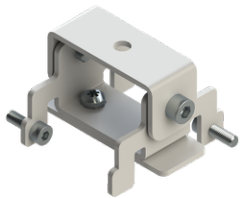

GAVLE 3 (GAV-80122)

Product description

Down - 60x90 mm - 1500 mm - TW

Luminaire Structure

- Extruded aluminium bended ring profile with powder coating
- Stainless steel fasteners in grade 316
- Steel brackets for ceiling down mounting option

SW01 - Oak - Woodland SW02 - Walnut - Woodland SW03 - Pine - Woodland

GAVLE 3 (GAV-80122)

Technical information

Material	Aluminium	Driver	Constant current (CC)	Product colours	Black, White, Matt Silver, Concrete - Urban, Softscape - Urban, Stone - Urban, Corten - Urban, Oak - Woodland, Walnut - Woodland, Pine - Woodland
Light source	1152 LED	Input voltage	220-240 V 50/60 Hz		Weight
Power	73 W	Optic	0	Operating temperature	-20 °C to 40 °C
Lumen	7661 lm	Optic value	102°	Variants (DALI)	Compatible with EN/ IEC 60598-2-22: Suitable for emergency installations as central supply, non-maintained (Z0)
Efficacy	105 lm/W	CCT / CRI	TW (2700K - 6500K)		
Driver option	Integral control gear	Dimming type	DALI		

GAV-80122

Accessories

Ceiling-mounting bracket (40 mm profile)
A81381

Wireless bluetooth converter
A90291

Xpress wireless switch
A90591

DALI Control System
Control-DALI