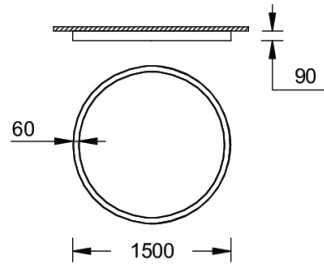

GAVLE 3 (GAV-80124)

Technical information

Material	Aluminium	Driver	Constant current (CC)	Product colours	Black, White, Matt Silver, Concrete - Urban, Softscape - Urban, Stone - Urban, Corten - Urban, Oak - Woodland, Walnut - Woodland, Pine - Woodland
Light source	1536 LED	Input voltage	200 mA,	Weight	11.3 kg
Power	86 W	Optic	0	Operating temperature	-20 °C to 40 °C
Lumen	2681 lm	Optic value	102°	Variants (DMX/RDM)	Compatible with EN/ IEC 60598-2-22: Suitable for emergency installations as central supply, non-maintained (Z0)
Efficacy	31 lm/W	CCT / CRI	RGBW30, RGBW40		
Driver option	Remote driver (included)	Dimming type	DMX, DMX/RDM		

GAV-80124