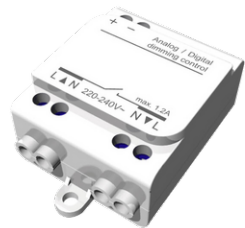

GAVLE 3 (GAV-80131)

Product description

Down - 60x90 mm - 2000 mm

Luminaire Structure

- Extruded aluminium bended ring profile with powder coating
- Stainless steel fasteners in grade 316
- Steel brackets for ceiling down mounting option

GAVLE 3 (GAV-80131)

Technical information

| | |
|----------------------|---|
| Material | Aluminium |
| Light source | 768 LED |
| Power | 98 W |
| Lumen | 9597 - 10018 lm |
| Efficacy | 98 - 102 lm/W |
| Driver option | Integral control gear for On/Off (-ND), DALI (-DA). Remote driver is included for 1-10V (-DI) |
| Driver | Constant current (CC) |

| | |
|---------------------------------------|---|
| CIE flux code n°3 | 96 |
| Dimming type | On/Off, 1-10V, DALI |
| Product colours | Black, White, Matt Silver, Concrete - Urban, Softscape - Urban, Stone - Urban, Corten - Urban, Oak - Woodland, Walnut - Woodland, Pine - Woodland |
| Weight | 15.8 kg |
| Operating temperature | -20 °C to 40 °C |
| Variants (On/Off, 1-10V, DALI) | Compatible with EN/ IEC 60598-2-22: Suitable for emergency installations as central supply, non-maintained (Z0) |

GAV-80131

Accessories

Ceiling-mounting bracket (40 mm profile)
A81381

Wireless bluetooth converter
A90291

Xpress wireless switch
A90591

DALI Control System
Control-DALI