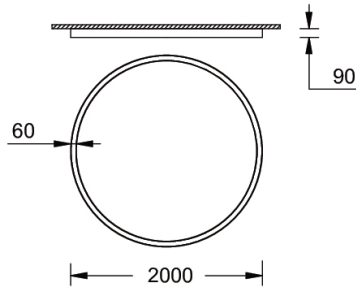

GAVLE 3 (GAV-80131)

Technical information

Material	Aluminium
Light source	768 LED
Power	98 W
Lumen	9597 - 10018 lm
Efficacy	98 - 102 lm/W
Driver option	Integral control gear for On/Off (-ND), DALI (-DA). Remote driver is included for 1-10V (-DI)
Driver	Constant current (CC)

Input voltage	220-240 V 50/60 Hz
Optic	0
Optic value	102°
CCT / CRI	3000K CRI80, 4000K CRI80
Bug	B3-U1-G1
ULR	0%
ULOR	0%

CIE flux code n°3	96
Dimming type	On/Off, 1-10V, DALI
Product colours	Black, White, Matt Silver, Concrete - Urban, Softscape - Urban, Stone - Urban, Corten - Urban, Oak - Woodland, Walnut - Woodland, Pine - Woodland
Weight	15.8 kg
Operating temperature	-20 °C to 40 °C
Variants (On/Off, 1-10V, DALI)	Compatible with EN/ IEC 60598-2-22: Suitable for emergency installations as central supply, non-maintained (Z0)

GAV-80131