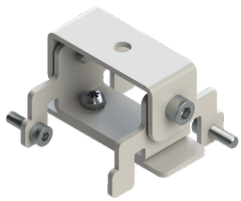

Accessories

Ceiling-mounting bracket (40 mm profile)
A81381